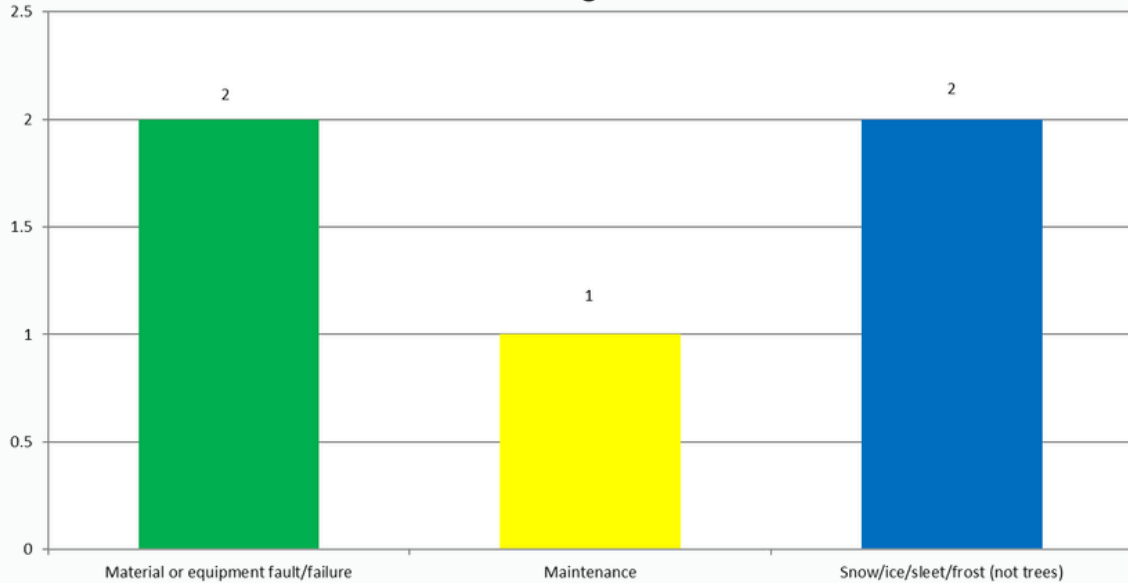

## January 2026 Valdez Outages 5 Outages

**Outage Class Color**  
Power Supplier - Red  
Weather - Blue  
Scheduled - Yellow  
Other - Green

## February 2026 Valdez Outages