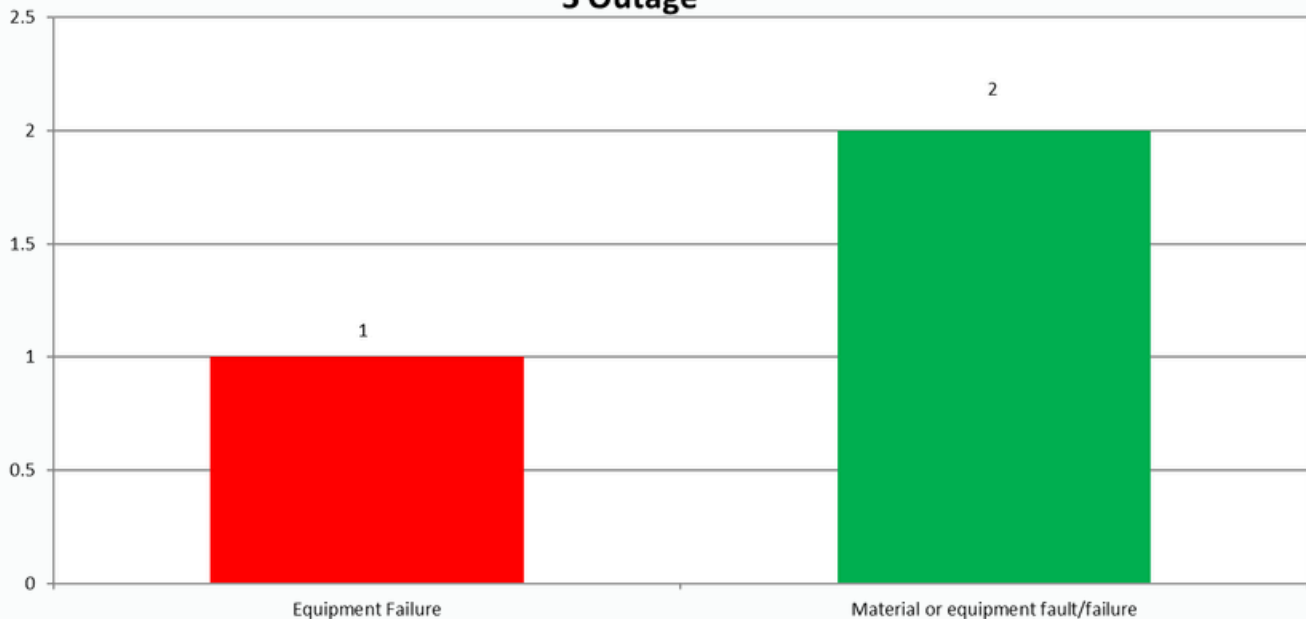

March 2026 Valdez Outages

3 Outage

Outage Class Color
Power Supplier - Red
Weather - Blue
Scheduled - Yellow
Other - Green