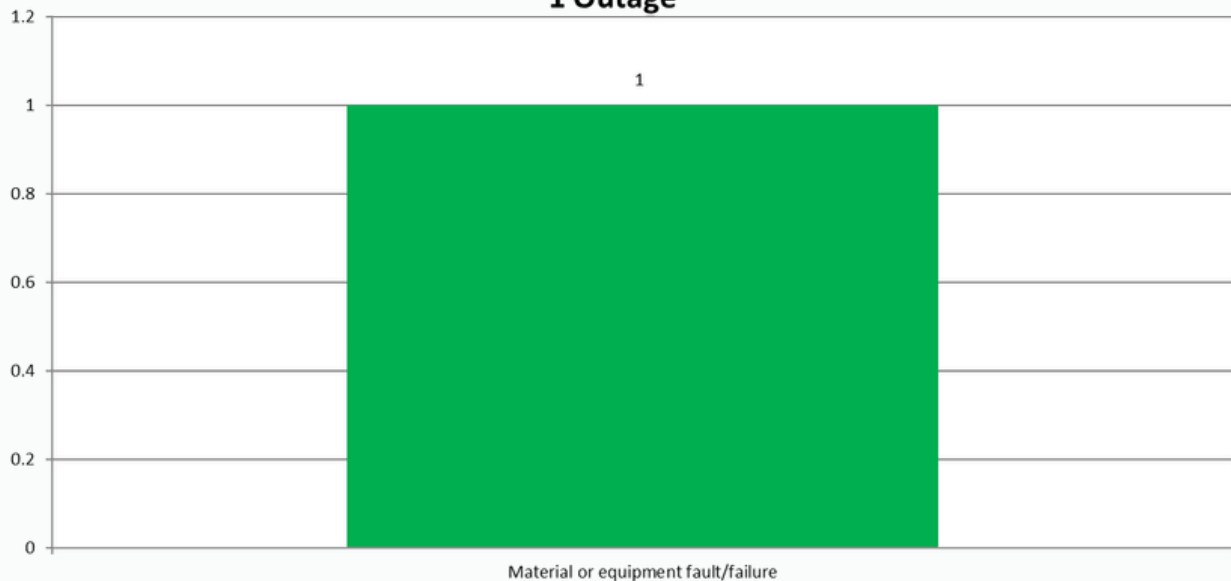

February 2026 Valdez Outages

1 Outage

Outage Class Color

Power Supplier - Red

Weather - Blue

Scheduled - Yellow

Other - Green