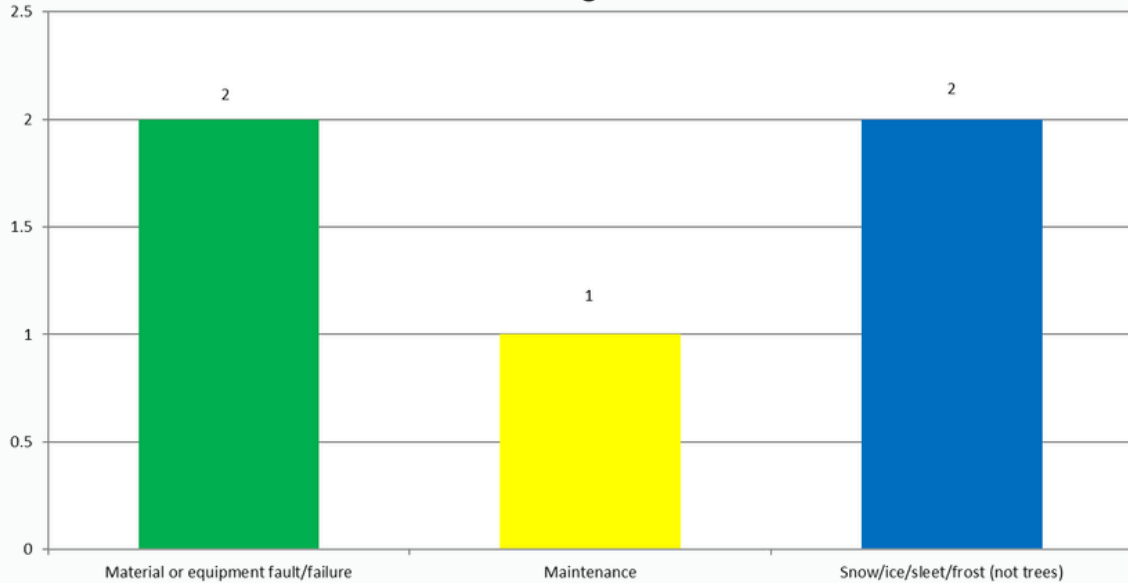

January 2026 Valdez Outages 5 Outages

Outage Class Color
Power Supplier - Red
Weather - Blue
Scheduled - Yellow
Other - Green

February 2026 Valdez Outages

1 Outage

Outage Class Color

Power Supplier - Red

Weather - Blue

Scheduled - Yellow

Other - Green

March 2026 Valdez Outages

3 Outage

Outage Class Color
Power Supplier - Red
Weather - Blue
Scheduled - Yellow
Other - Green

April 2026 Valdez Outages 4 Outages

Outage Class Color