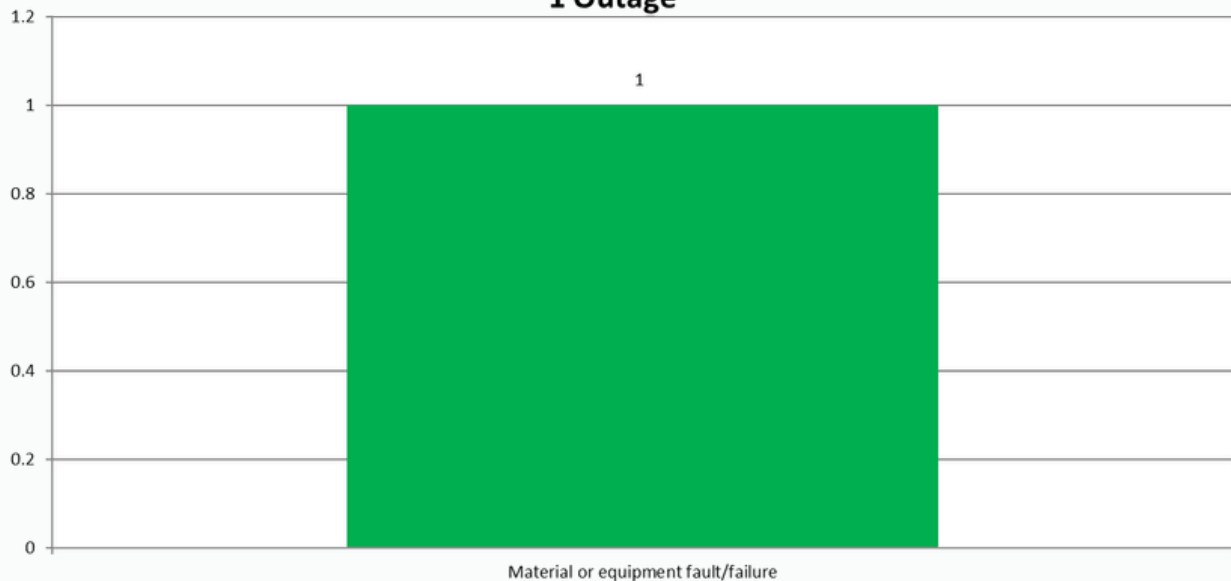

January 2026 Valdez Outages 5 Outages

Outage Class Color
Power Supplier - Red
Weather - Blue
Scheduled - Yellow
Other - Green

February 2026 Valdez Outages

1 Outage

Outage Class Color

Power Supplier - Red

Weather - Blue

Scheduled - Yellow

Other - Green

March 2026 Valdez Outages

3 Outage

Outage Class Color
Power Supplier - Red
Weather - Blue
Scheduled - Yellow
Other - Green

April 2026 Valdez Outages 4 Outages

Outage Class Color