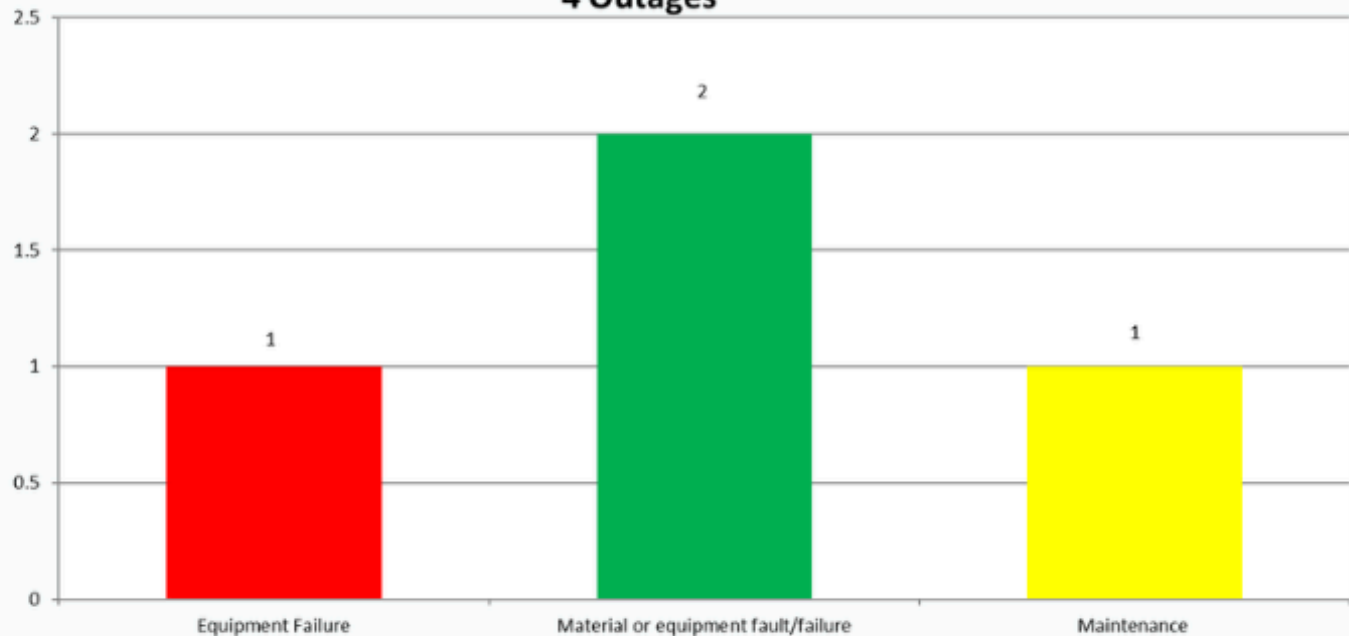

Scheduled - Yellow

Other - Green

March 2026 Valdez Outages

3 Outage

Outage Class Color
Power Supplier - Red
Weather - Blue
Scheduled - Yellow
Other - Green

April 2026 Valdez Outages 4 Outages

Outage Class Color

Power Supplier - Red

Weather - Blue

Scheduled - Yellow

Other - Green

May 2026 Valdez Outages: 3 Outages

Outage Class Color

Power Supplier - Red

Weather - Blue