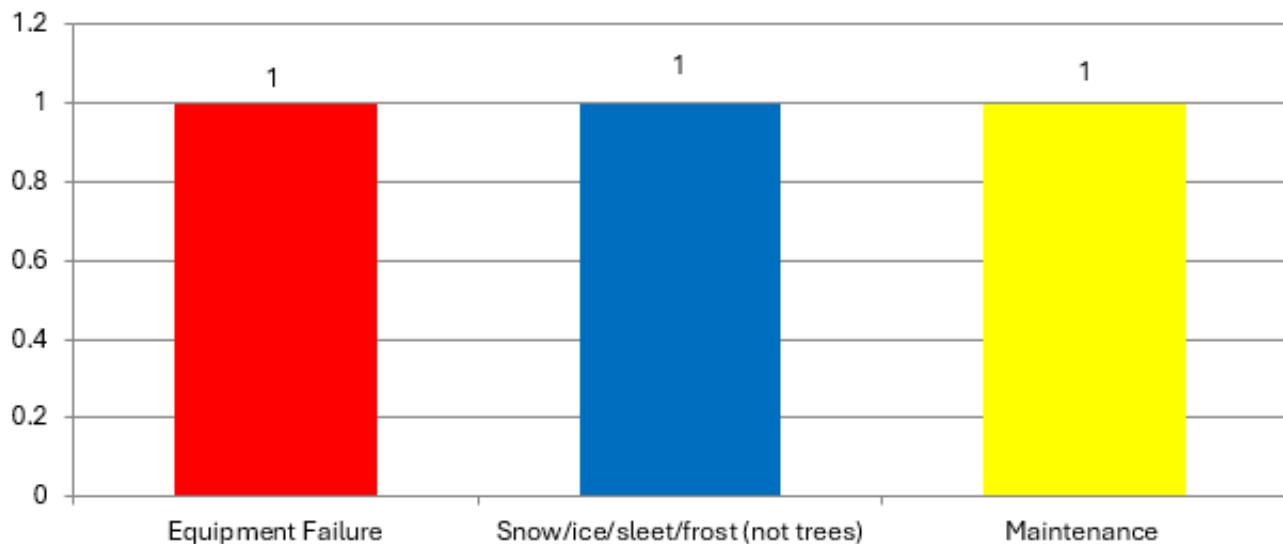

Scheduled - Yellow

Other - Green

March 2026 Valdez Outages

3 Outage

Outage Class Color
Power Supplier - Red
Weather - Blue
Scheduled - Yellow
Other - Green

April 2026 Valdez Outages 4 Outages

Outage Class Color

Power Supplier - Red

Weather - Blue

Scheduled - Yellow

Other - Green

May 2026 Valdez Outages: 3 Outages

Outage Class Color

Power Supplier - Red

Weather - Blue