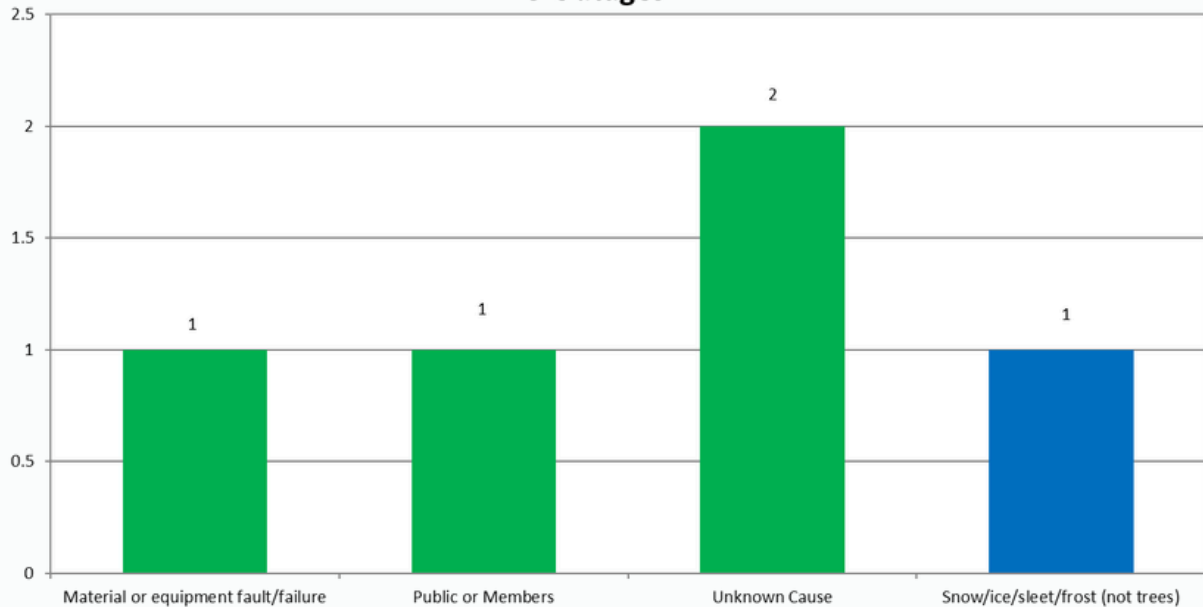

January 2026 Copper Basin Outages 9 Outages

Outage Class Color
Power Supplier - Red
Weather - Blue
Scheduled - Yellow
Other - Green

February 2026 Copper Basin Outages 5 Outages

Outage Class Color

- Power Supplier - Red
- Weather - Blue
- Scheduled - Yellow
- Other - Green

March 2026 Copper Basin Outages 3 Outages

Outage Class Color
Power Supplier - Red
Weather - Blue
Scheduled - Yellow
Other - Green