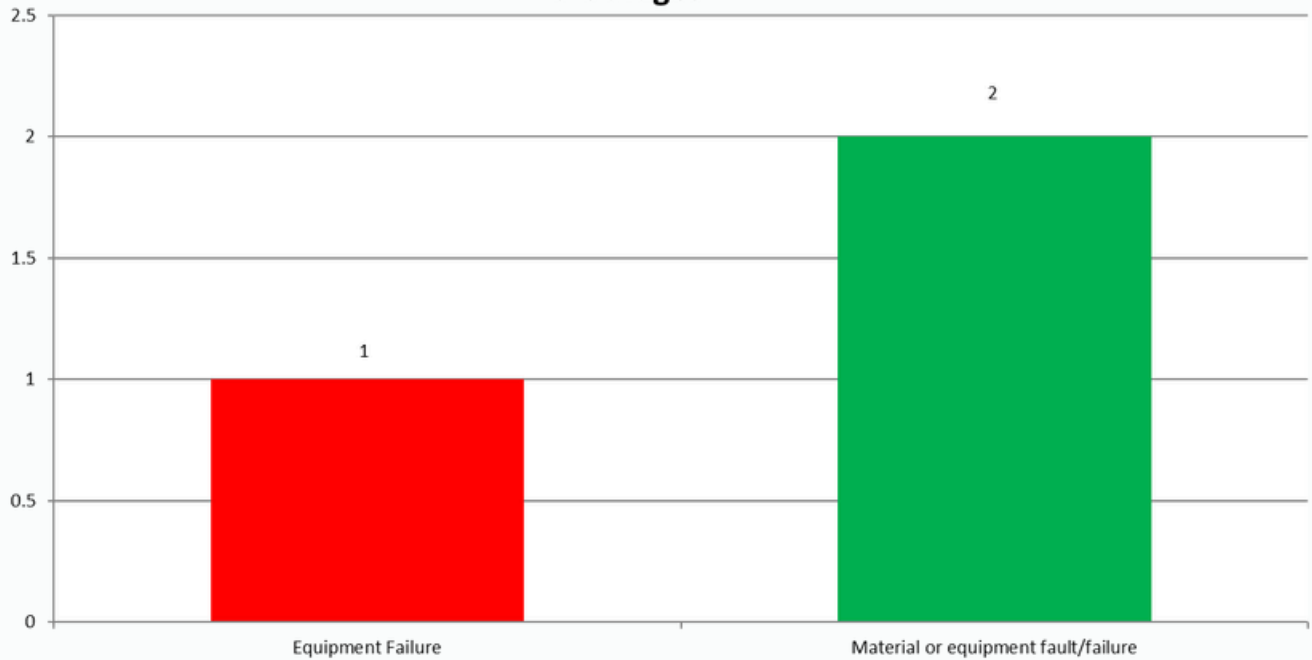

January 2026 Copper Basin Outages 9 Outages

Outage Class Color
Power Supplier - Red
Weather - Blue
Scheduled - Yellow
Other - Green

February 2026 Copper Basin Outages 5 Outages

Outage Class Color

- Power Supplier - Red
- Weather - Blue
- Scheduled - Yellow
- Other - Green

March 2026 Copper Basin Outages 3 Outages

Outage Class Color
Power Supplier - Red
Weather - Blue
Scheduled - Yellow
Other - Green