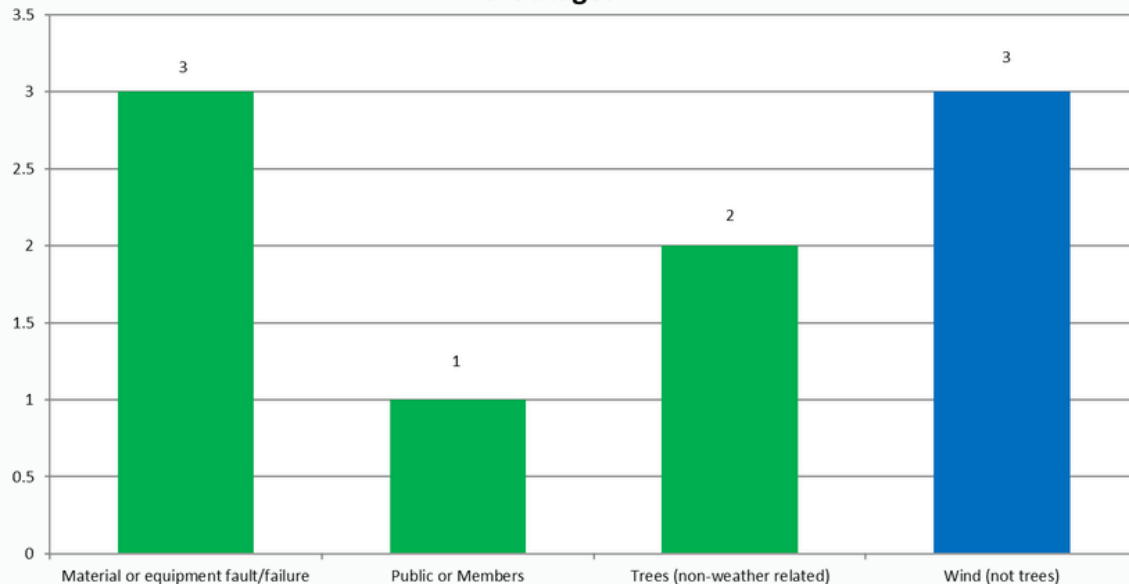

January 2026 Copper Basin Outages 9 Outages

Outage Class Color
Power Supplier - Red
Weather - Blue
Scheduled - Yellow
Other - Green

February 2026 Copper Basin Outages 5 Outages

Outage Class Color

- Power Supplier - Red
- Weather - Blue
- Scheduled - Yellow
- Other - Green

March 2026 Copper Basin Outages 3 Outages

Outage Class Color
Power Supplier - Red
Weather - Blue
Scheduled - Yellow
Other - Green