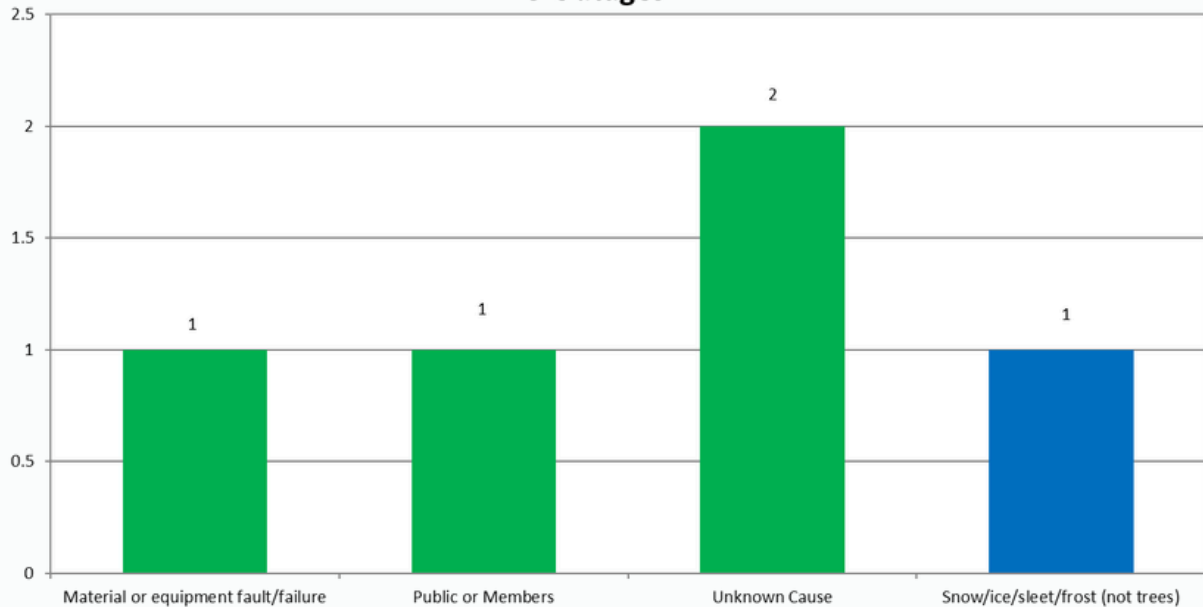

January 2026 Copper Basin Outages 9 Outages

Outage Class Color
Power Supplier - Red
Weather - Blue
Scheduled - Yellow
Other - Green

February 2026 Copper Basin Outages 5 Outages

Outage Class Color

- Power Supplier - Red
- Weather - Blue
- Scheduled - Yellow
- Other - Green

March 2026 Copper Basin Outages

3 Outages

Outage Class Color
Power Supplier - Red
Weather - Blue
Scheduled - Yellow
Other - Green

April 2026 Copper Basin Outages 7 Outages

Outage Class Color
Power Supplier - Red
Weather - Blue
Scheduled - Yellow
Other - Green