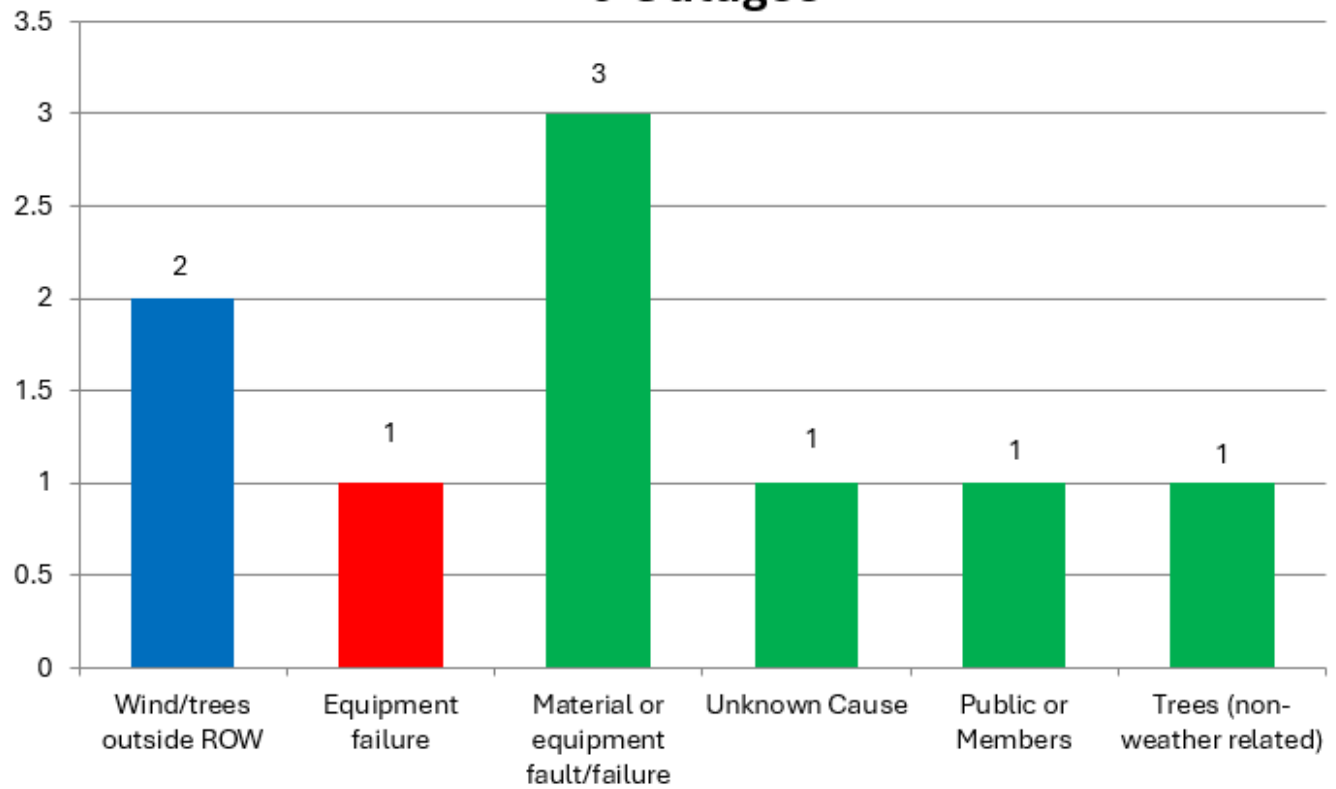

May 2026 Copper Basin Outages

9 Outages

Outage Class Color
Power Supplier - Red
Weather - Blue
Scheduled - Yellow
Other - Green