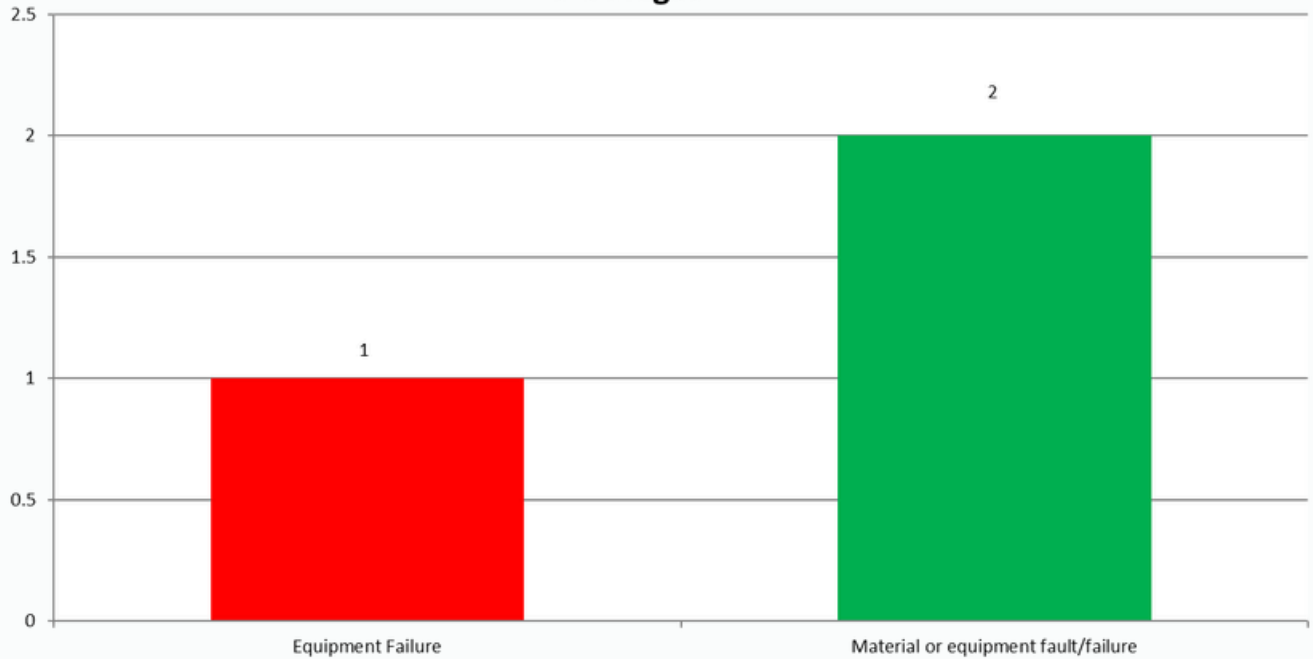

March 2026 Copper Basin Outages

3 Outages

Outage Class Color
Power Supplier - Red
Weather - Blue
Scheduled - Yellow
Other - Green