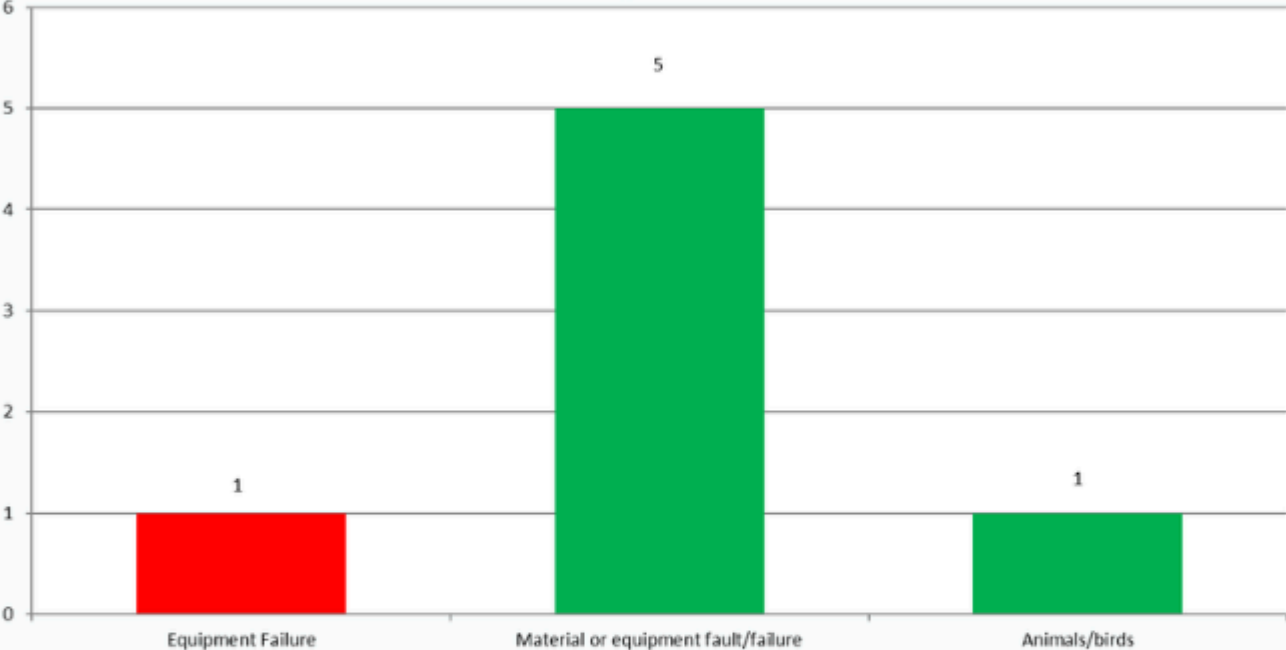

January 2026 Copper Basin Outages 9 Outages

Outage Class Color
Power Supplier - Red
Weather - Blue
Scheduled - Yellow
Other - Green

February 2026 Copper Basin Outages 5 Outages

Outage Class Color

- Power Supplier - Red
- Weather - Blue
- Scheduled - Yellow
- Other - Green

March 2026 Copper Basin Outages

3 Outages

Outage Class Color
Power Supplier - Red
Weather - Blue
Scheduled - Yellow
Other - Green

April 2026 Copper Basin Outages 7 Outages

Outage Class Color
Power Supplier - Red
Weather - Blue
Scheduled - Yellow
Other - Green