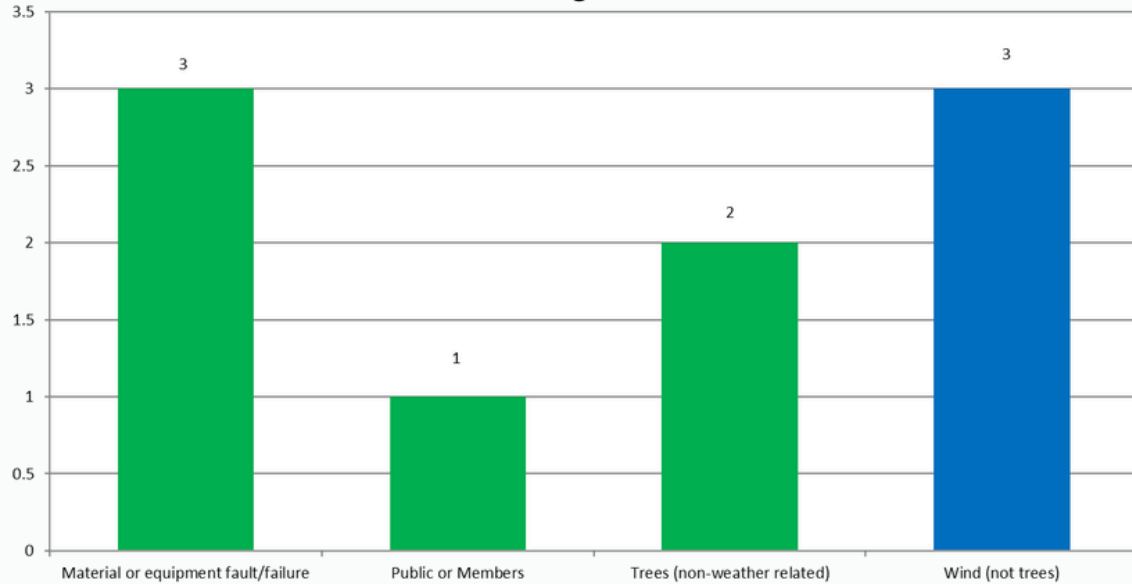

January 2026 Copper Basin Outages 9 Outages

Outage Class Color
Power Supplier - Red
Weather - Blue
Scheduled - Yellow
Other - Green

February 2026 Copper Basin Outages 5 Outages

Outage Class Color

- Power Supplier - Red
- Weather - Blue
- Scheduled - Yellow
- Other - Green