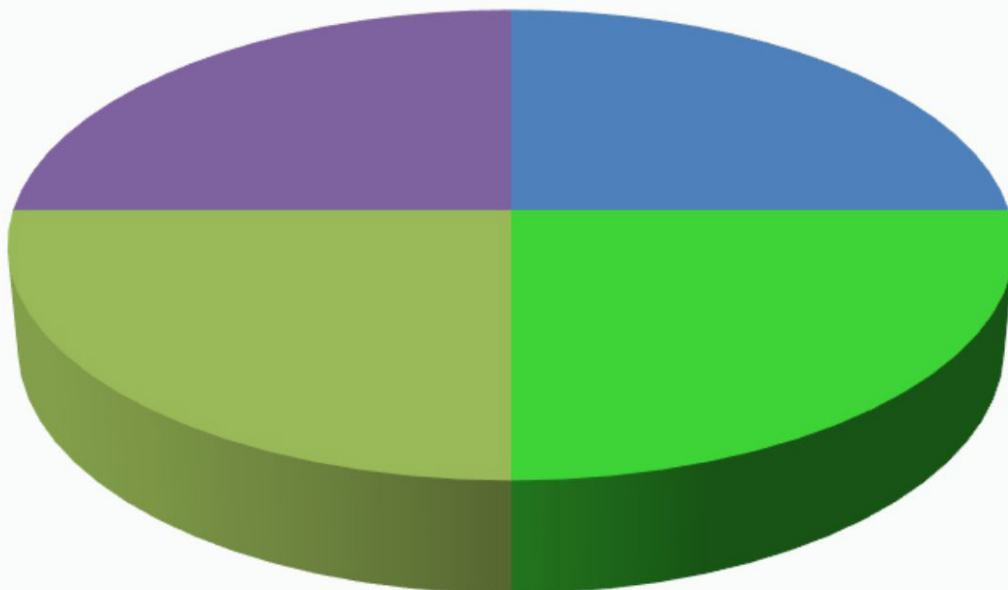

## March 2024 Copper Basin Outages 4 Outages

■ Unknown Cause

■ CVEA caused

■ Material or equipment fault/failure

■ Wind (not trees)

## February 2024 Copper Basin Outages 10 Outages

- Power Supplier Other
- Snow/ice/sleet/frost (not trees)
- Material or equipment fault/failure
- Maintenance