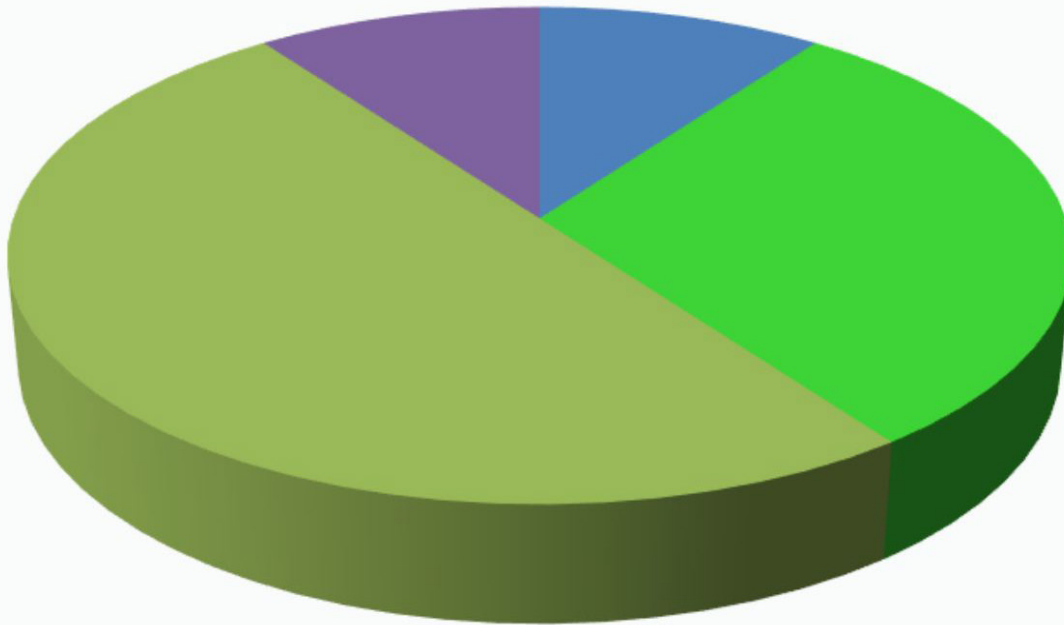

## March 2024 Copper Basin Outages 4 Outages

■ Unknown Cause

■ CVEA caused

■ Material or equipment fault/failure

■ Wind (not trees)

## February 2024 Copper Basin Outages 10 Outages

- Power Supplier Other
- Snow/ice/sleet/frost (not trees)
- Material or equipment fault/failure
- Maintenance