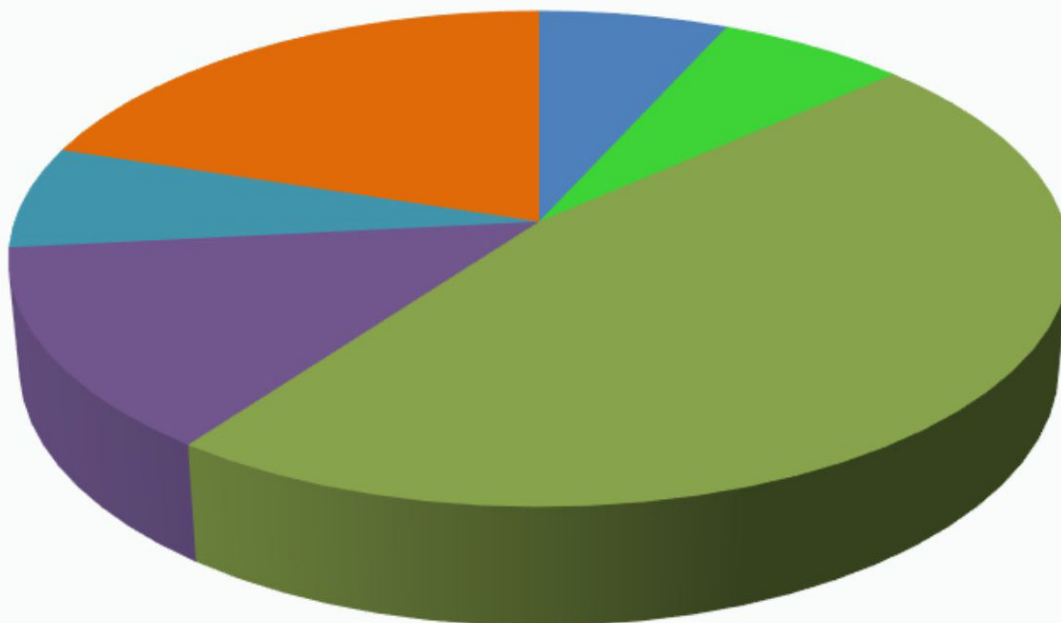

January 2024 Copper Basin Outages 15 Outages

- Unknown Cause
- Snow/ice/sleet/frost (not trees)
- Snow/ice/sleet/frost/trees outside ROW
- Public or Members
- Snow/ice/sleet/frost/trees in ROW
- Material or equipment fault/failure