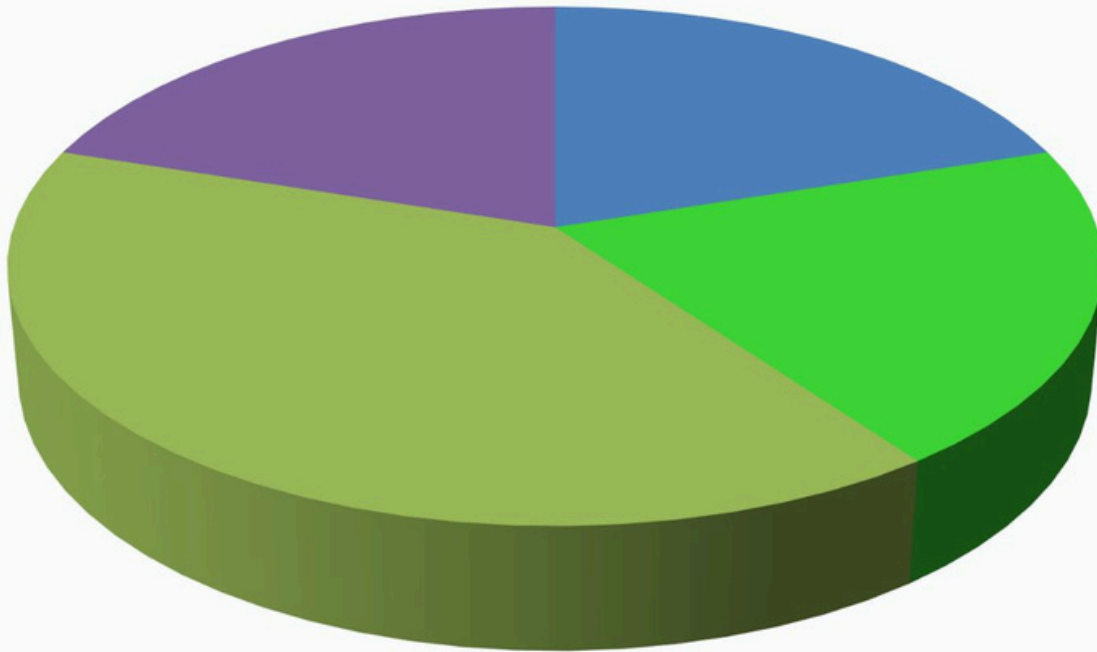

April 2024 Copper Basin Outages 5 Outages

- Trees (non-weather related)
- Maintenance
- Wind/trees outside ROW
- Material or equipment fault/failure