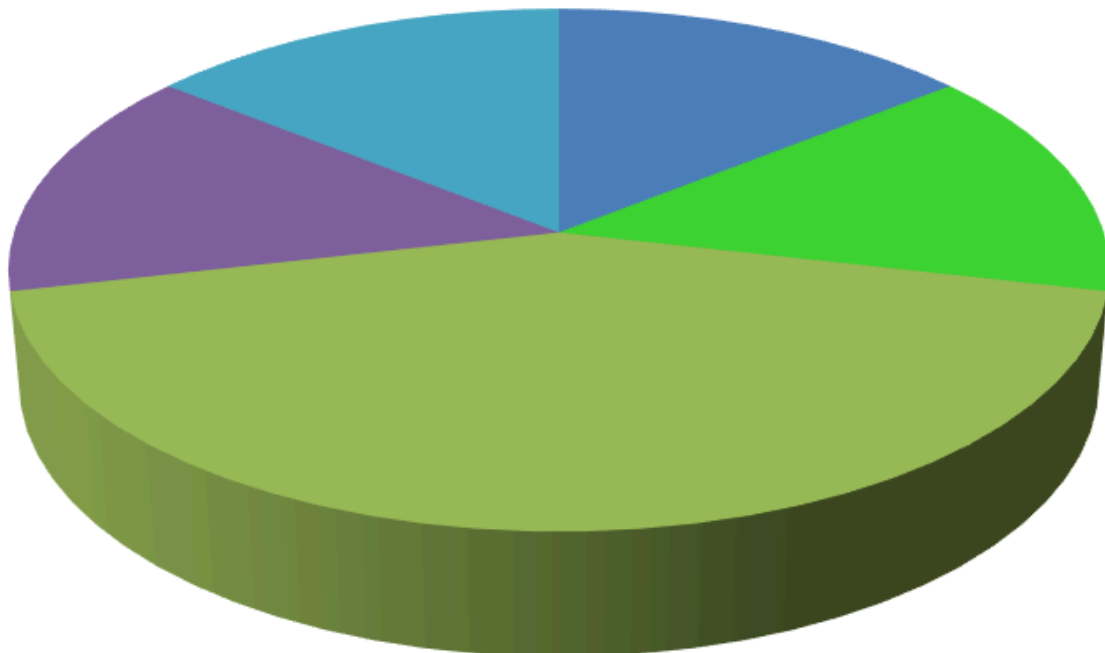

May 2024 Copper Basin Outages 7 Outages

■ Construction ■ Trees (non-weather related)
■ Material or equipment fault/failure ■ Animals/birds
■ Snow/ice/sleet/frost (not trees)