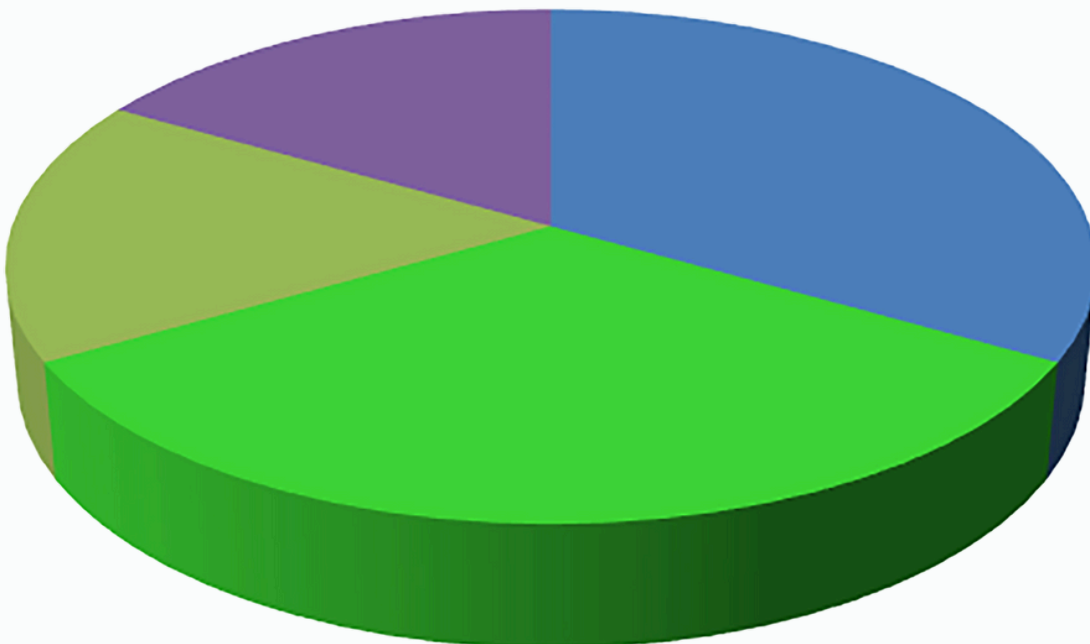

August 2024 Copper Basin Outages 14 Outages

- Material or equipment fault/failure
- Trees (non-weather related)
- CVEA caused
- Public or Members
- Maintenance
- Animals/birds
- Wind/trees outside ROW
- Unknown Cause

July 2024 Copper Basin Outages 6 Outages

- Material or equipment fault/failure
- Wind/trees outside ROW
- Trees (non-weather related)
- Unknown Cause

June 2024 Copper Basin Outages 7 Outages

■ Material or equipment fault/failure ■ Construction ■ Wind/trees outside ROW