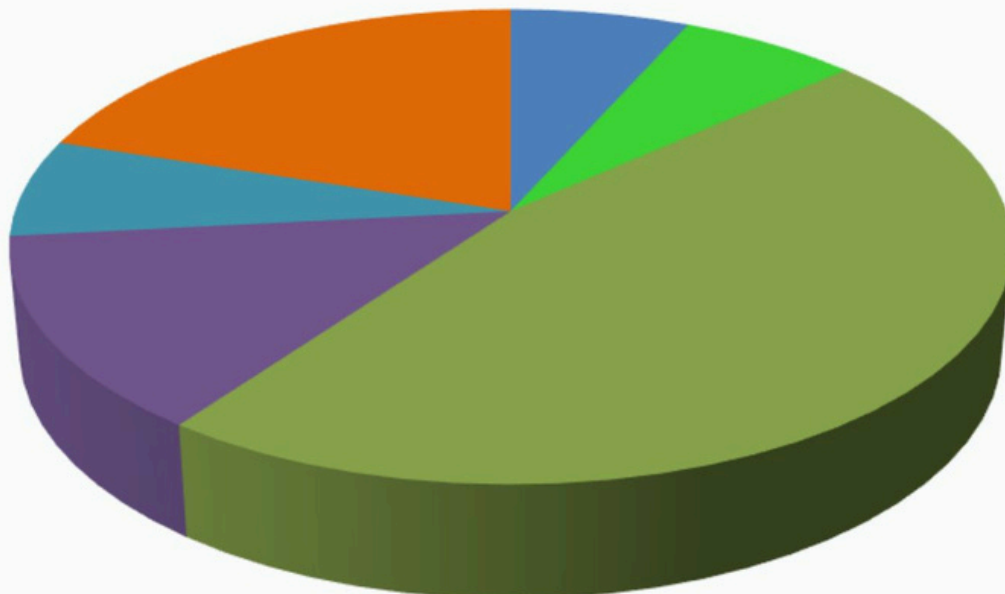

January 2024 Copper Basin Outages 15 Outages

- Unknown Cause
- Snow/ice/sleet/frost (not trees)
- Snow/ice/sleet/frost/trees outside ROW
- Public or Members
- Snow/ice/sleet/frost/trees in ROW
- Material or equipment fault/failure