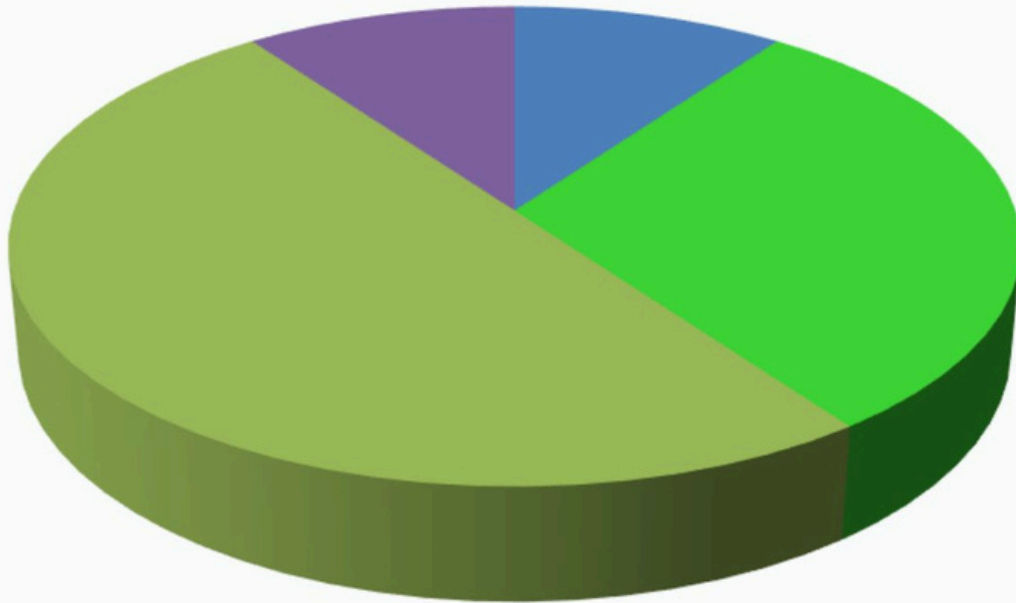

February 2024 Copper Basin Outages 10 Outages

- Power Supplier Other
- Snow/ice/sleet/frost (not trees)
- Material or equipment fault/failure
- Maintenance