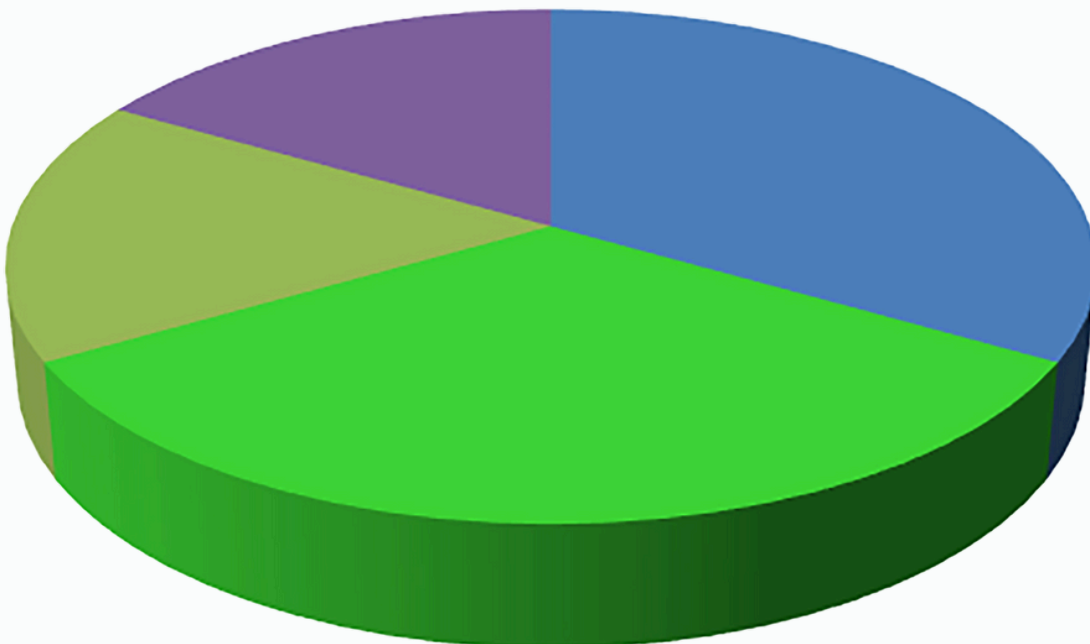

July 2024 Copper Basin Outages 6 Outages

- Material or equipment fault/failure
- Wind/trees outside ROW
- Trees (non-weather related)
- Unknown Cause