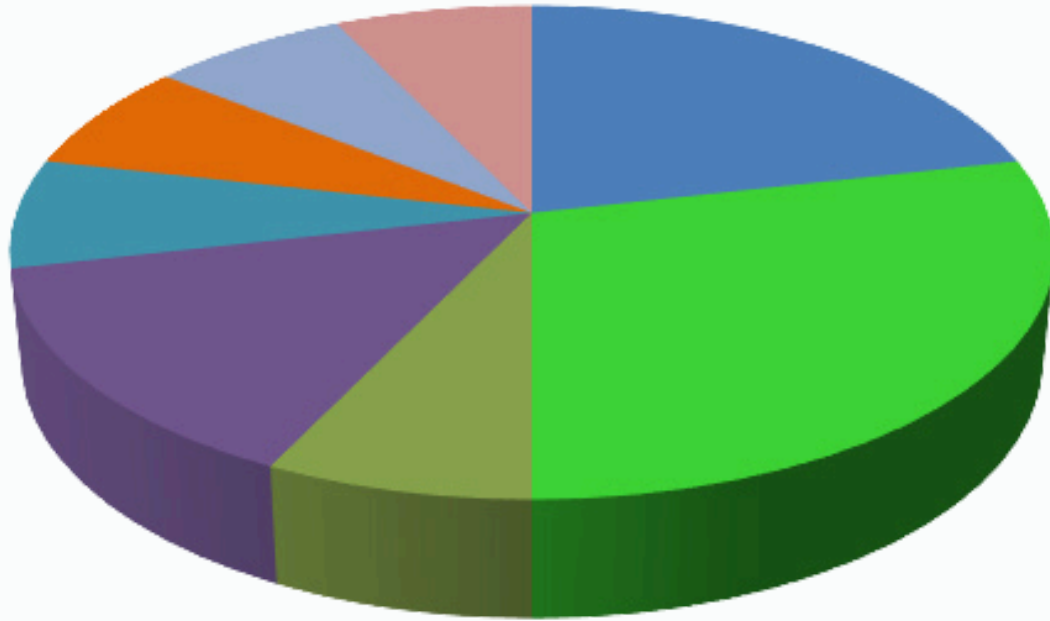

August 2024 Copper Basin Outages 14 Outages

- Material or equipment fault/failure
- Trees (non-weather related)
- CVEA caused
- Public or Members
- Maintenance
- Animals/birds
- Wind/trees outside ROW
- Unknown Cause