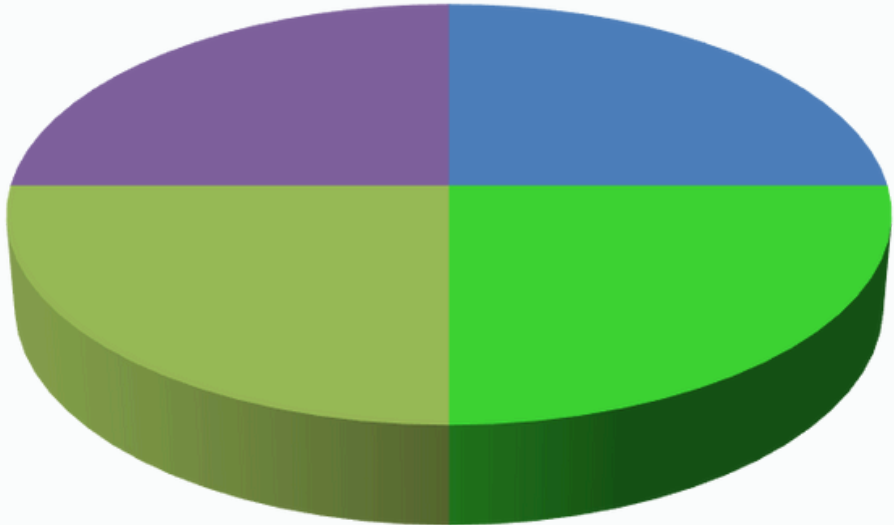

October 2024 Copper Basin Outages 5 Outages

■ Trees (non-weather related) ■ Material or equipment fault/failure ■ Animals/birds ■ Public or Members

September 2024 Copper Basin Outages 4 Outages

■ Animals/birds ■ Public or Members ■ Trees (non-weather related) ■ Wind/trees outside ROW