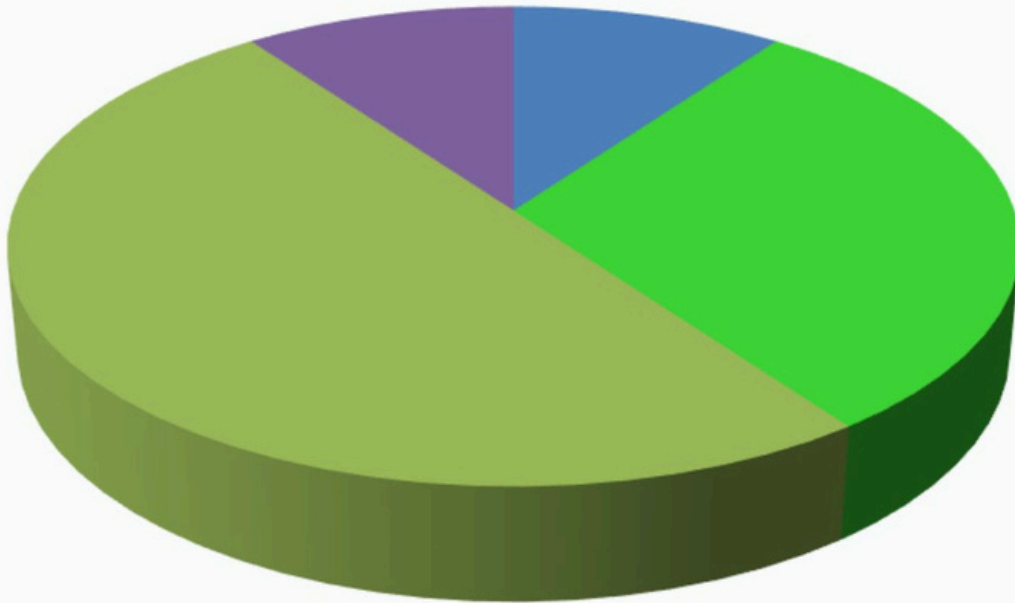

February 2024 Copper Basin Outages 10 Outages

- Power Supplier Other
- Snow/ice/sleet/frost (not trees)
- Material or equipment fault/failure
- Maintenance