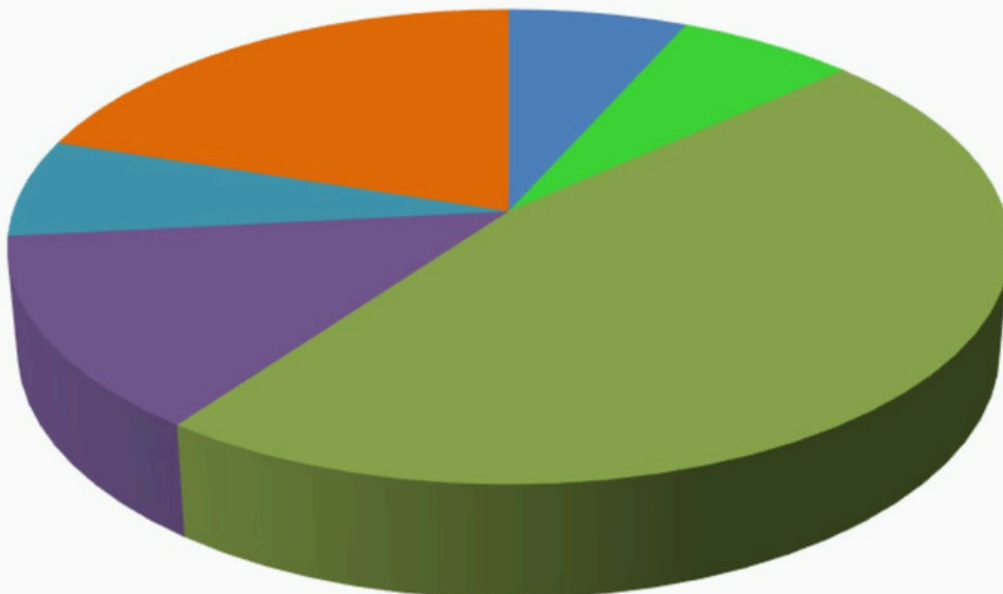

January 2024 Copper Basin Outages 15 Outages

- Unknown Cause
- Snow/ice/sleet/frost (not trees)
- Snow/ice/sleet/frost/trees outside ROW
- Public or Members
- Snow/ice/sleet/frost/trees in ROW
- Material or equipment fault/failure