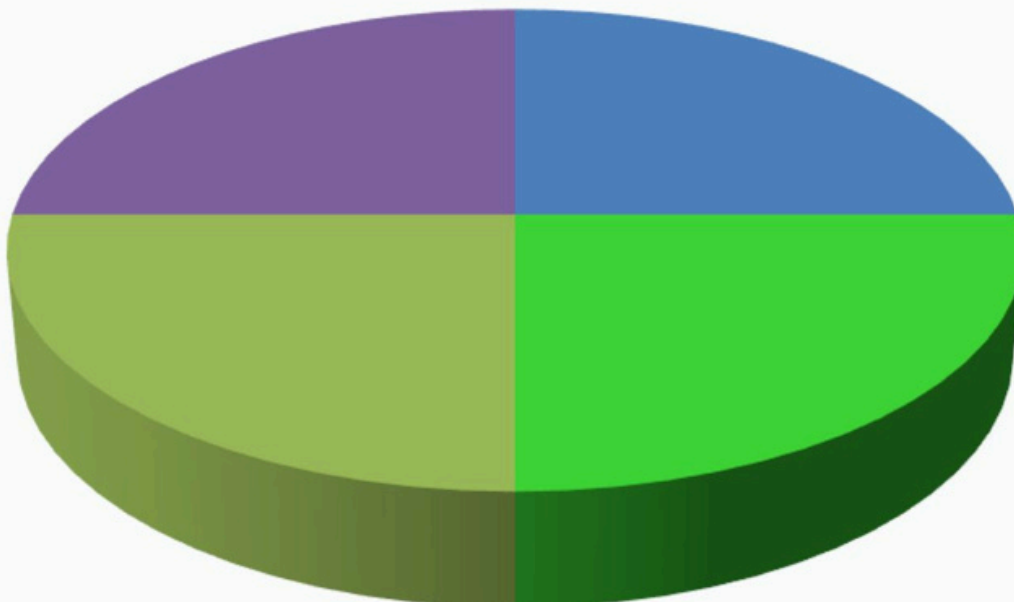

March 2024 Copper Basin Outages 4 Outages

- Unknown Cause
- CVEA caused
- Material or equipment fault/failure
- Wind (not trees)