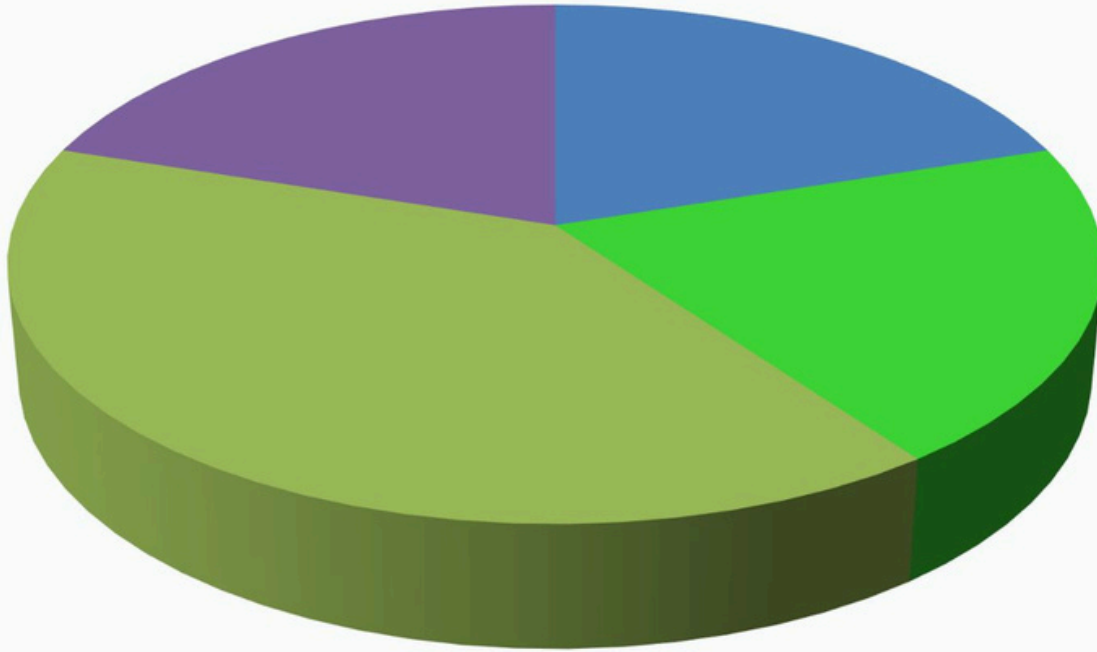

April 2024 Copper Basin Outages 5 Outages

- Trees (non-weather related)
- Maintenance
- Wind/trees outside ROW
- Material or equipment fault/failure