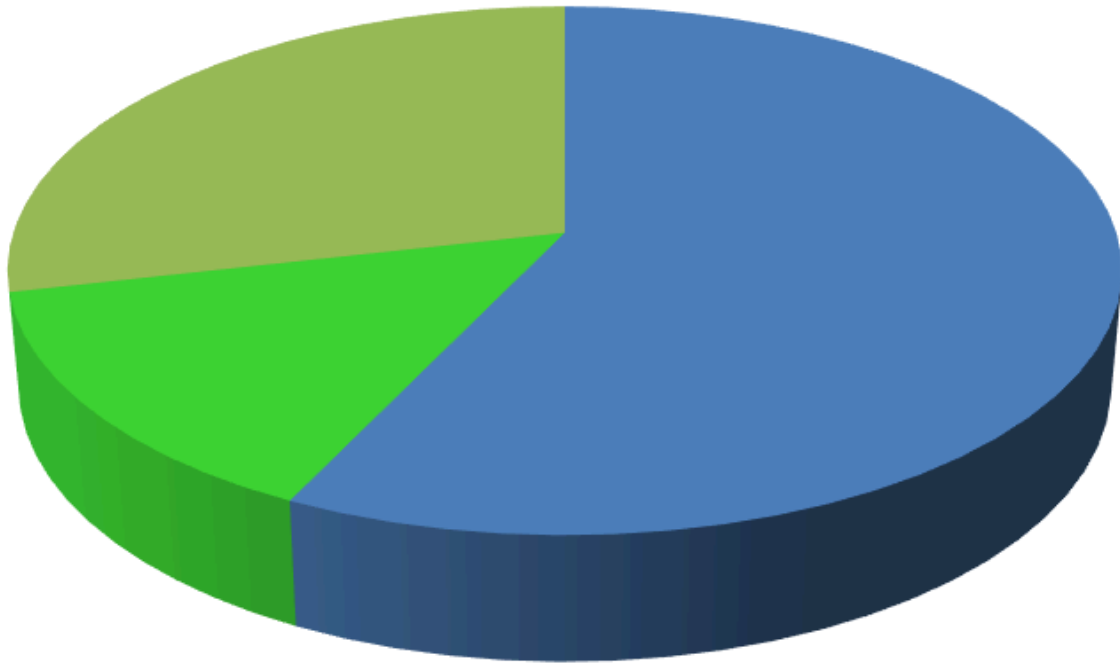

June 2024 Copper Basin Outages 7 Outages

■ Material or equipment fault/failure ■ Construction ■ Wind/trees outside ROW