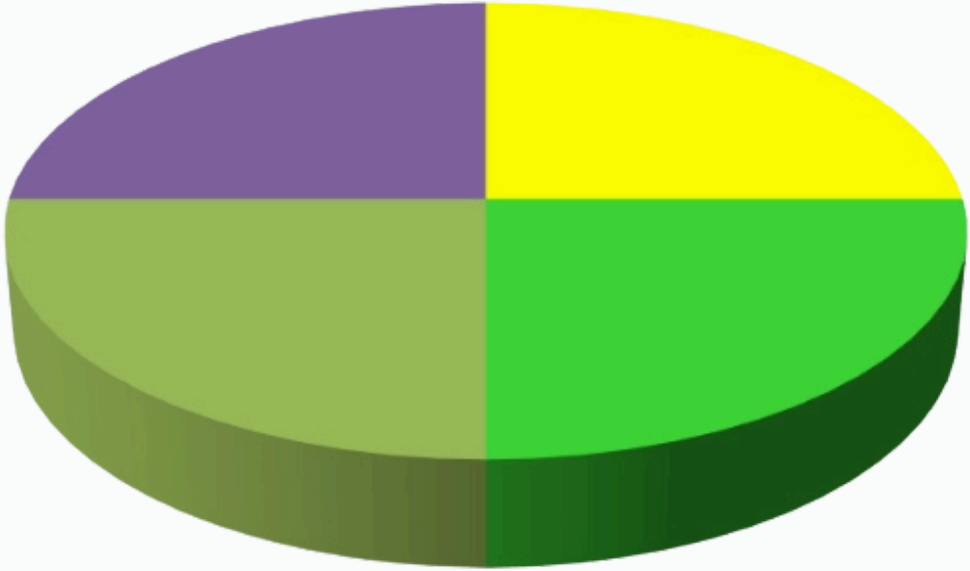

October 2024 Copper Basin Outages 5 Outages

■ Trees (non-weather related) ■ Material or equipment fault/failure ■ Animals/birds ■ Public or Members

September 2024 Copper Basin Outages 4 Outages

■ Animals/birds ■ Public or Members ■ Trees (non-weather related) ■ Wind/trees outside ROW