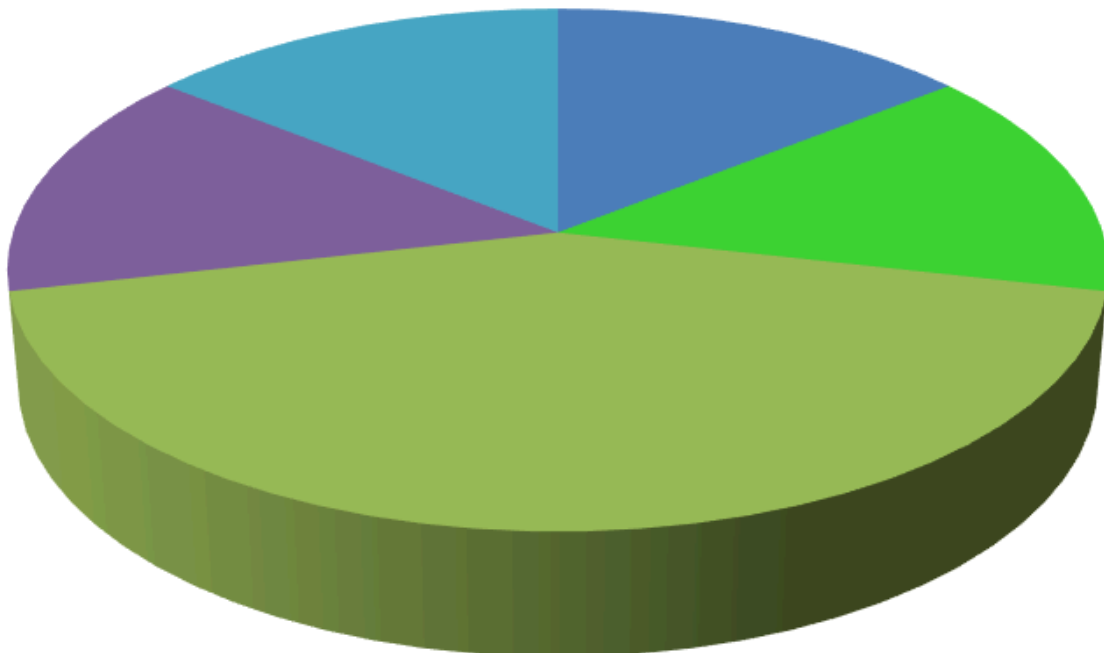

May 2024 Copper Basin Outages 7 Outages

■ Construction ■ Trees (non-weather related)
■ Material or equipment fault/failure ■ Animals/birds
■ Snow/ice/sleet/frost (not trees)