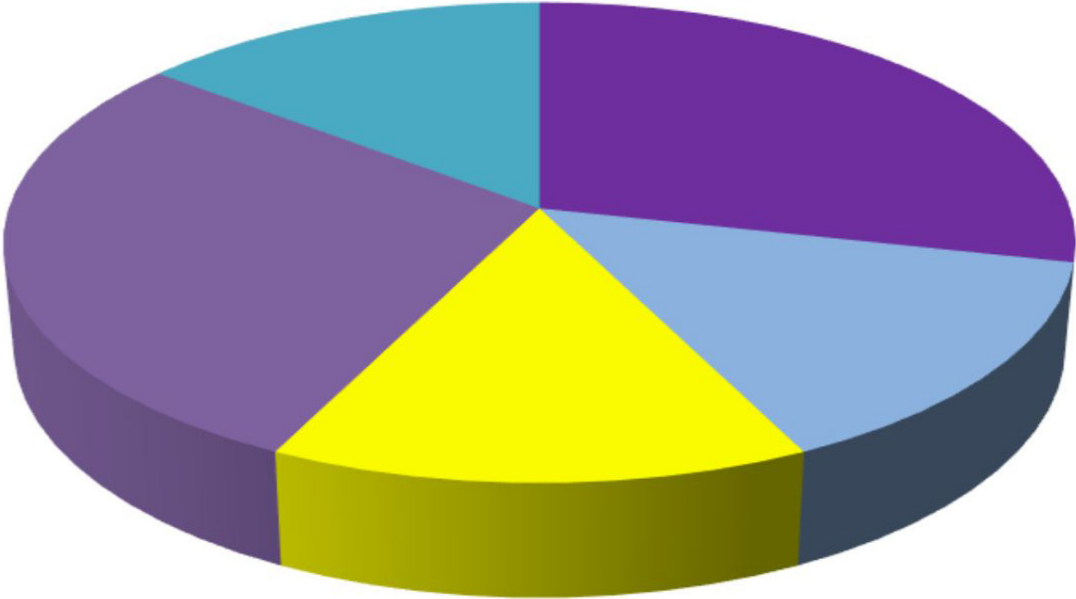

October 2023 Copper Basin Outages 7 Outages

- Equipment failure
- Construction
- Snow/ice/sleet/frost (not trees)
- Public or Members
- Material or equipment fault/failure