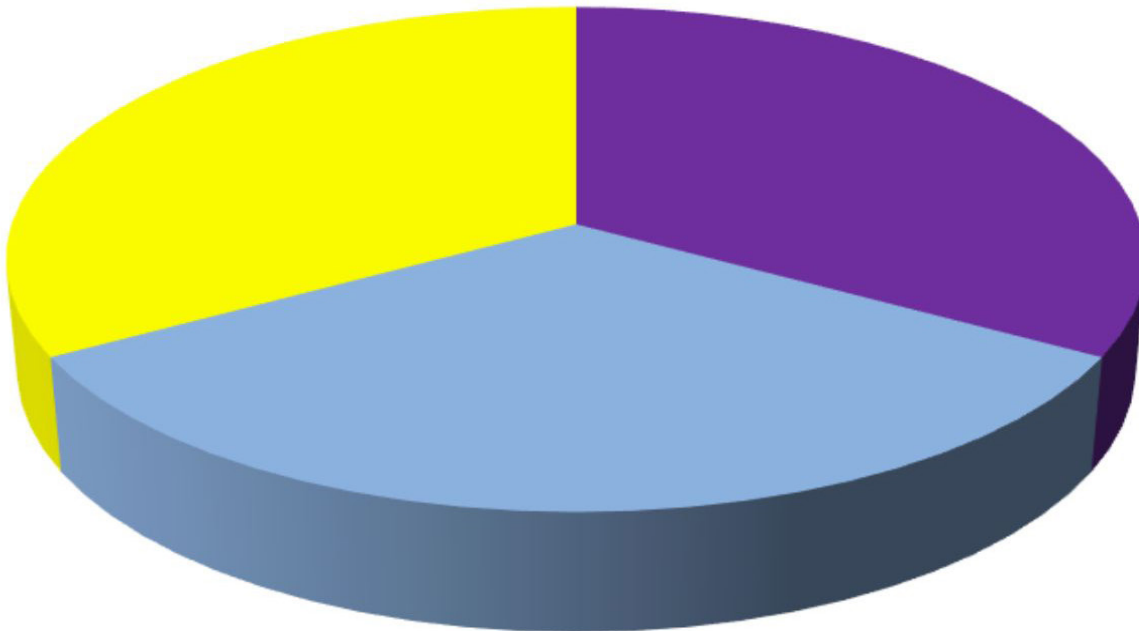

November 2023 Copper Basin Outages 3 Outages

- Power Supplier Other
- Trees (non-weather related)
- Scheduled Other