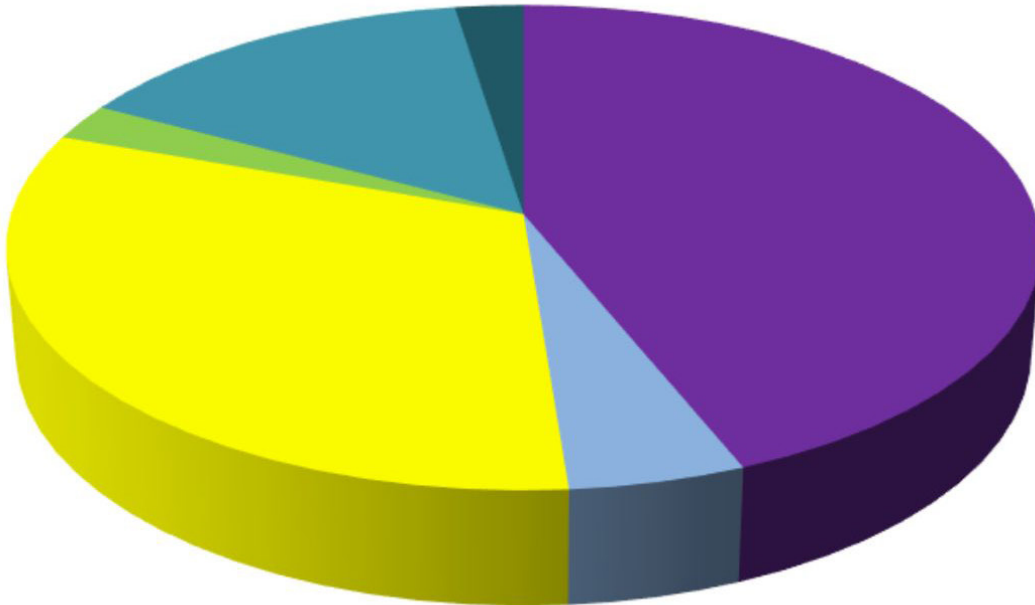

December 2023 Copper Basin Outages 41 Outages

- Snow/ice/sleet/frost (not trees)
- Snow/ice/sleet/frost/trees in ROW
- Snow/ice/sleet/frost/trees outside ROW
- Operator error
- Material or equipment fault/failure
- Public or Members