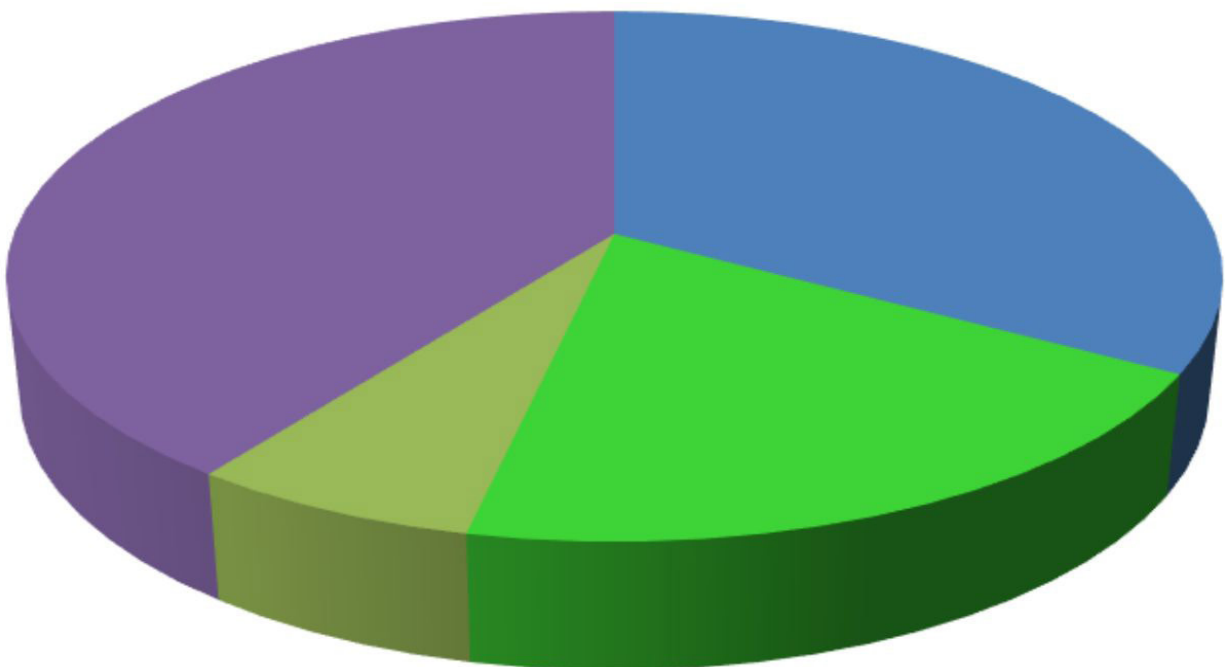

July 2023 Copper Basin Outages 15 Outages

- Animals/birds
- Unknown Cause
- Trees (non-weather related)
- Material or equipment fault/failure