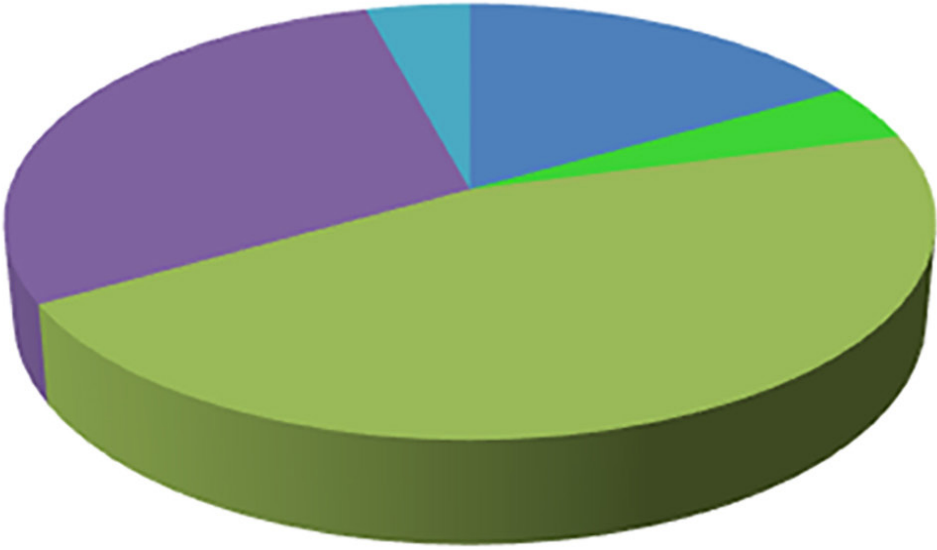

March 2023 Copper Basin Outages 2 Outages

■ Unknown Cause

■ Maintenance

February 2023 Copper Basin Outages 6 Outages

■ Unknown Cause ■ Material or equipment fault/failure ■ Maintenance ■ CVEA caused

January 2023 Copper Basin Outages 24 Outages