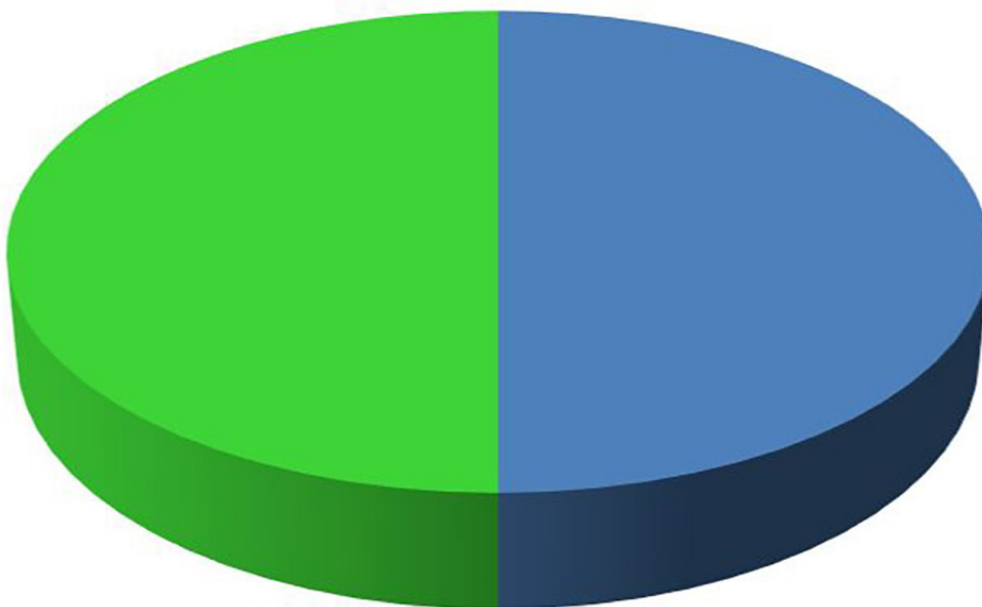

March 2023 Copper Basin Outages 2 Outages

■ Unknown Cause

■ Maintenance