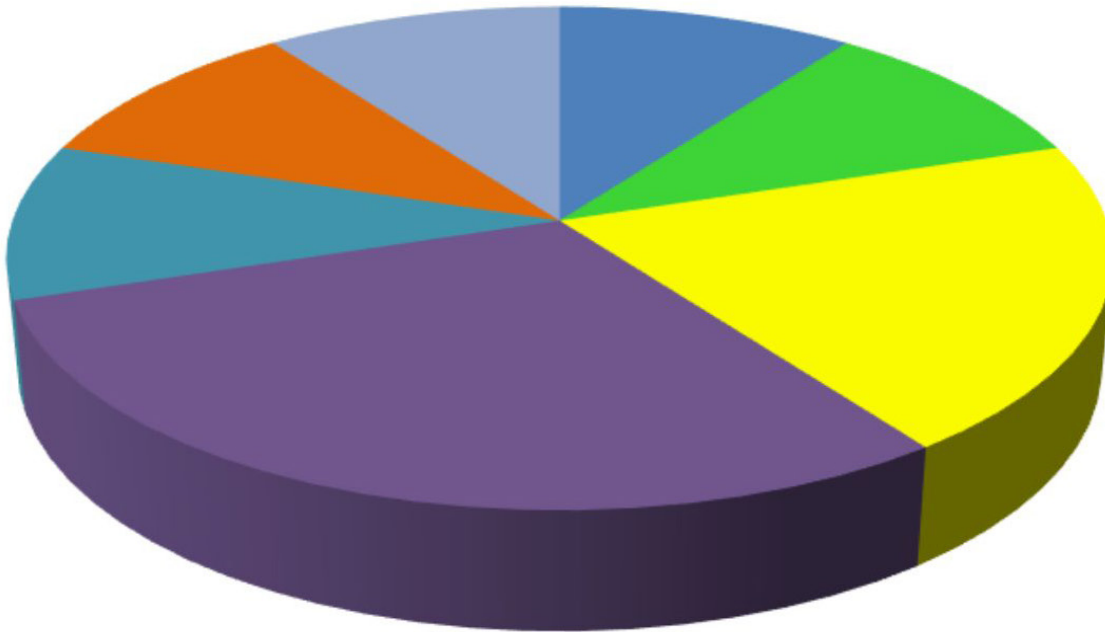

August 2023 Copper Basin Outages 10 Outages

- Equipment failure
- Construction
- Trees (non-weather related)
- Public or Members
- Material or equipment fault/failure
- Wind/trees outside ROW