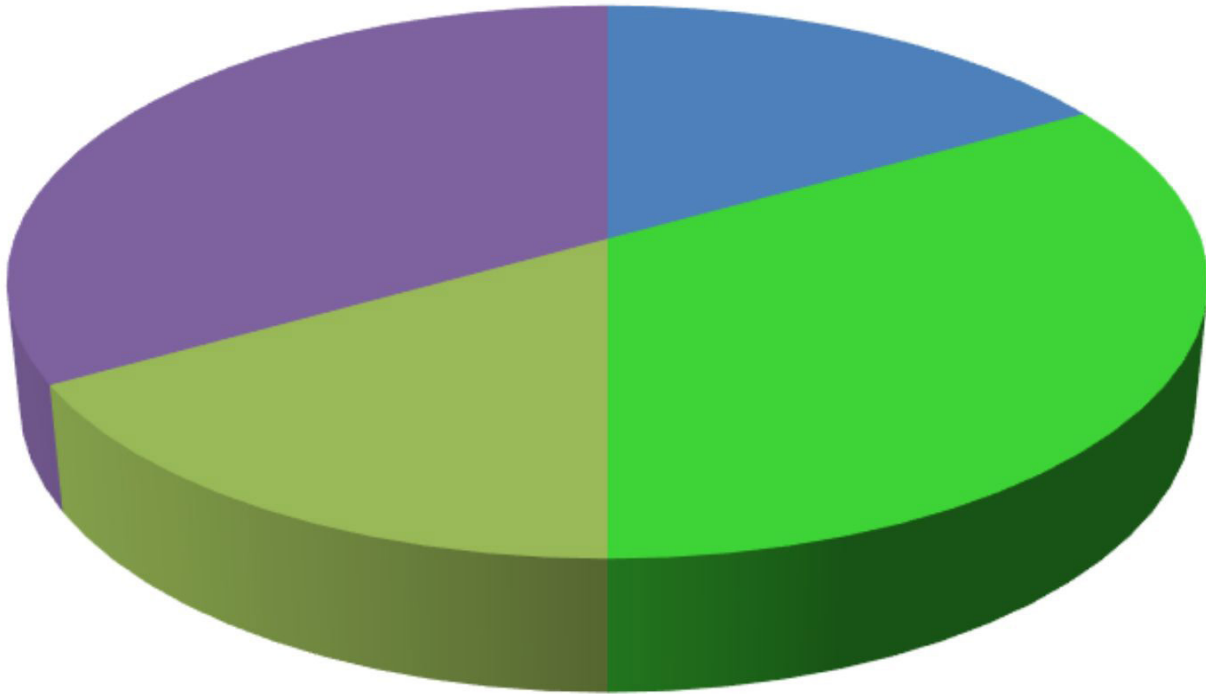

June 2023 Copper Basin Outages 6 Outages

■ Material or equipment fault/failure ■ Trees (non-weather related) ■ Wind (not trees) ■ Animals/birds