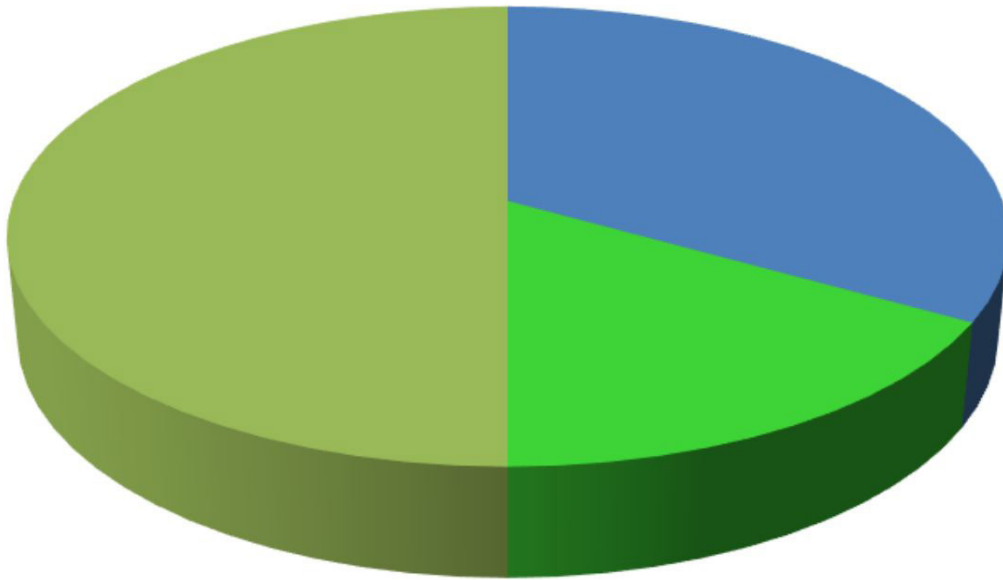

April 2023 Copper Basin Outages 6 Outages

■ Animals/birds

■ Trees (non-weather related)

■ Maintenance