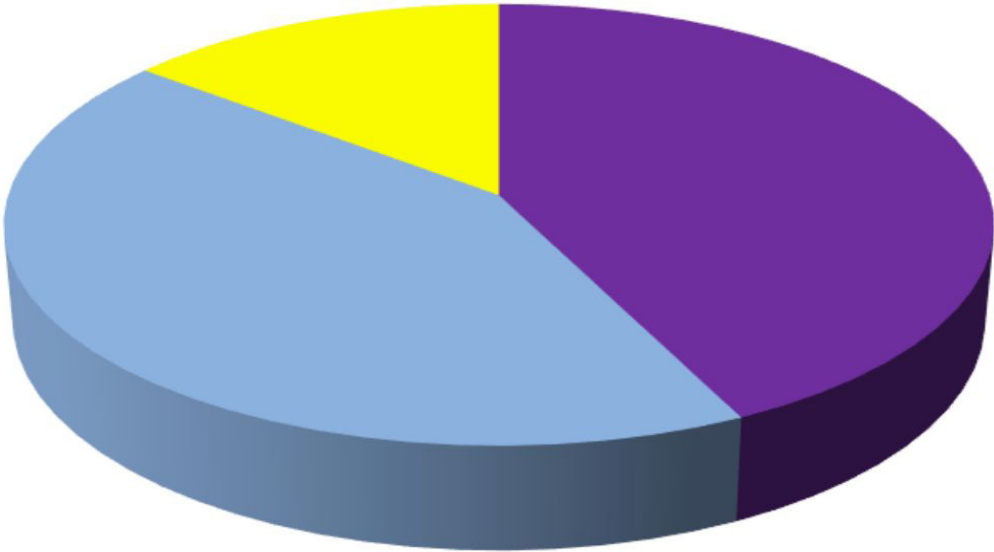

September 2023 Copper Basin Outages 7 Outages

- Wind/trees outside ROW
- Public or Members
- CVEA caused