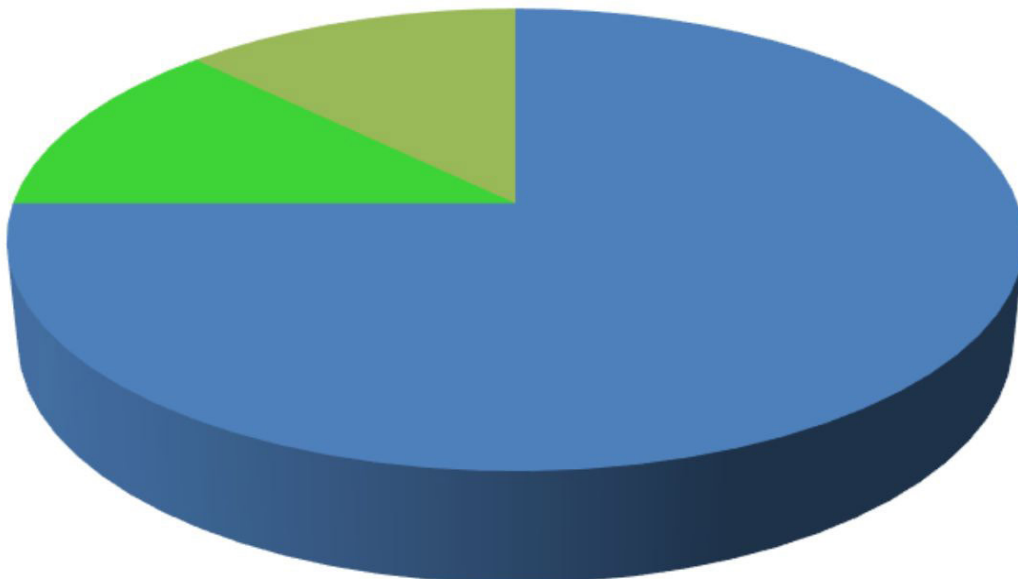

May 2023 Copper Basin Outages 8 Outages

■ Material or equipment fault/failure ■ Unknown Cause ■ Construction