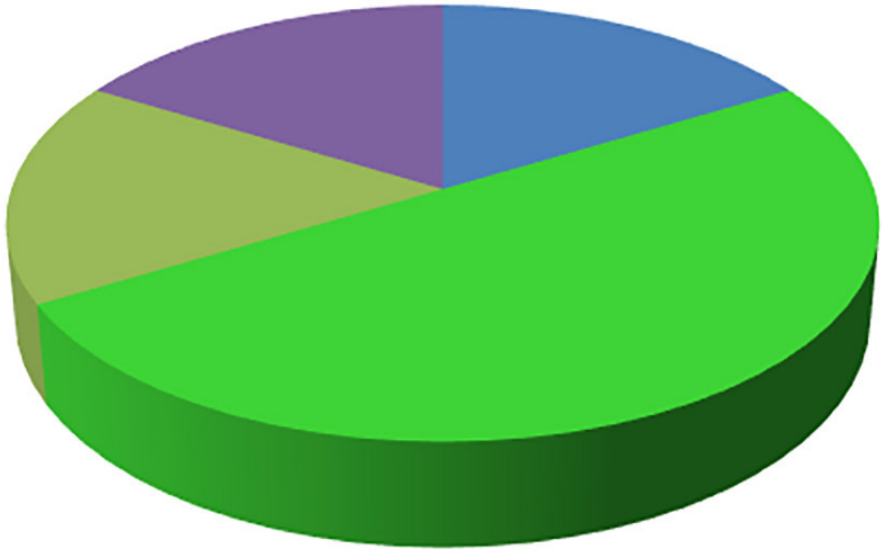

February 2023 Copper Basin Outages 6 Outages

■ Unknown Cause   ■ Material or equipment fault/failure   ■ Maintenance   ■ CVEA caused