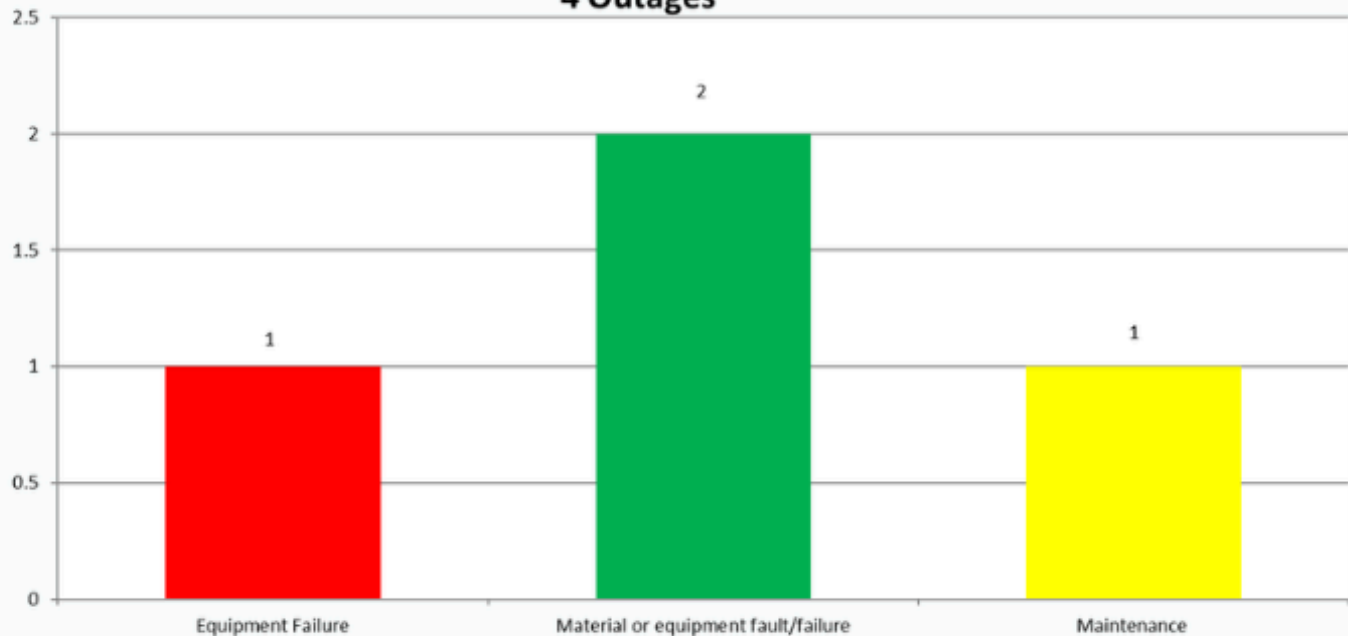

January 2026 Valdez Outages 5 Outages

Outage Class Color
Power Supplier - Red
Weather - Blue
Scheduled - Yellow
Other - Green

February 2026 Valdez Outages

1 Outage

Outage Class Color
Power Supplier - Red
Weather - Blue
Scheduled - Yellow
Other - Green

March 2026 Valdez Outages

3 Outage

Outage Class Color
Power Supplier - Red
Weather - Blue
Scheduled - Yellow
Other - Green

April 2026 Valdez Outages 4 Outages

Outage Class Color

Power Supplier - Red

Weather - Blue