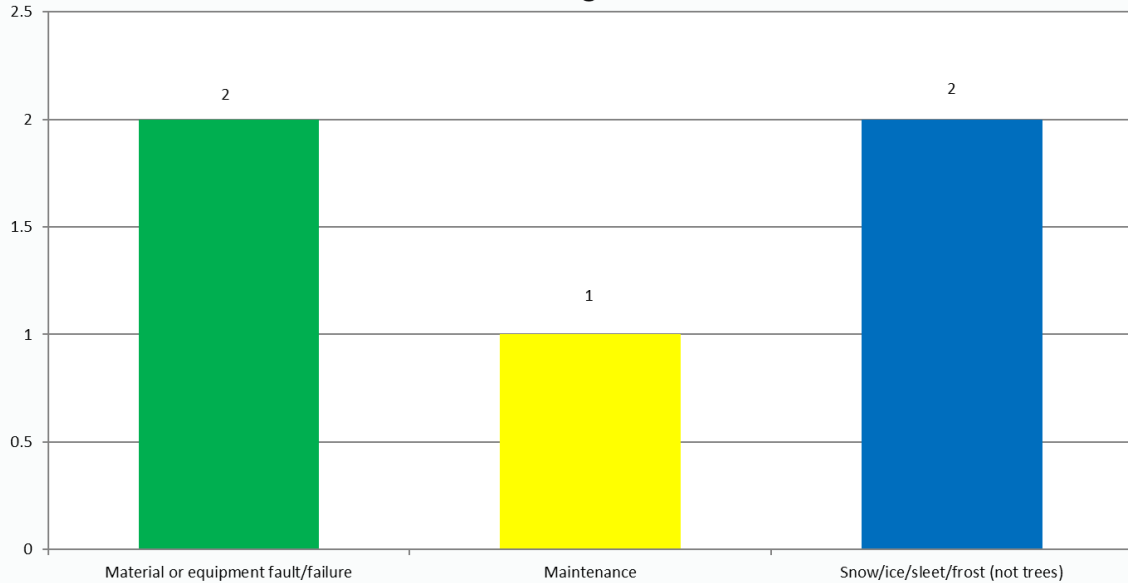

January 2026 Valdez Outages 5 Outages

Outage Class Color
Power Supplier - Red
Weather - Blue
Scheduled - Yellow
Other - Green

February 2026 Valdez Outages

1 Outage

Outage Class Color
Power Supplier - Red
Weather - Blue
Scheduled - Yellow
Other - Green

March 2026 Valdez Outages

3 Outage

Outage Class Color
Power Supplier - Red
Weather - Blue
Scheduled - Yellow
Other - Green

April 2026 Valdez Outages 4 Outages

Outage Class Color

Power Supplier - Red

Weather - Blue