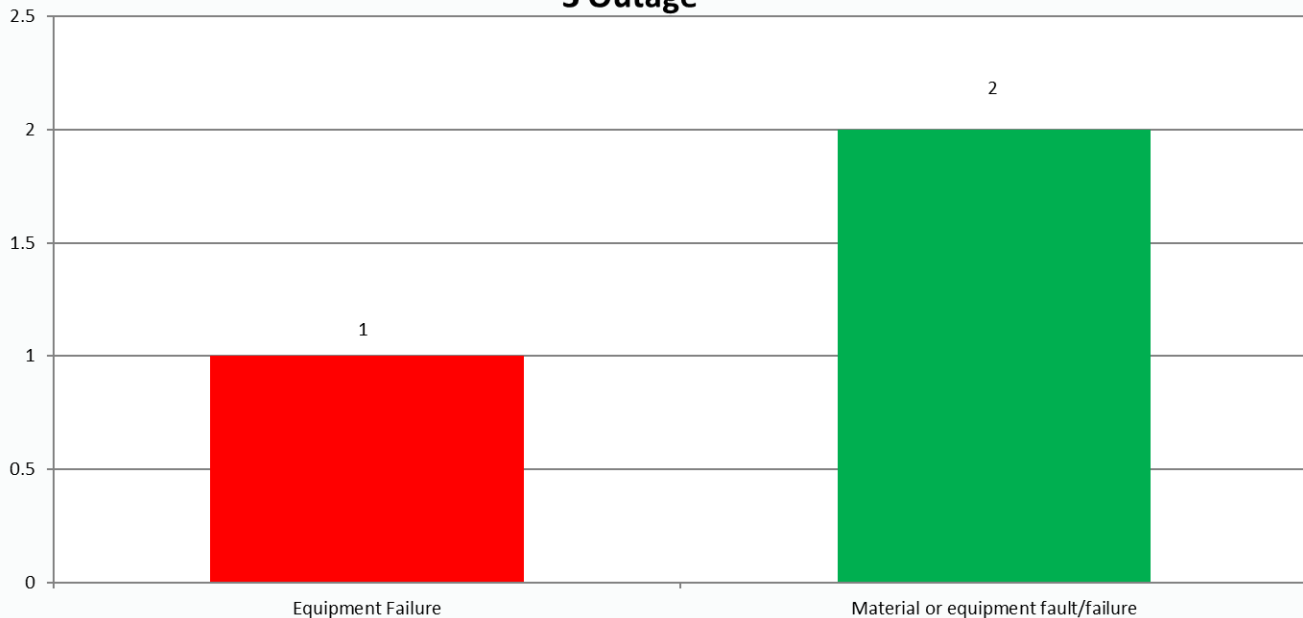

January 2026 Valdez Outages 5 Outages

Outage Class Color
Power Supplier - Red
Weather - Blue
Scheduled - Yellow
Other - Green

February 2026 Valdez Outages

1 Outage

Outage Class Color
Power Supplier - Red
Weather - Blue
Scheduled - Yellow
Other - Green

March 2026 Valdez Outages

3 Outage

Outage Class Color
Power Supplier - Red
Weather - Blue
Scheduled - Yellow
Other - Green

April 2026 Valdez Outages 4 Outages

Outage Class Color

Power Supplier - Red

Weather - Blue