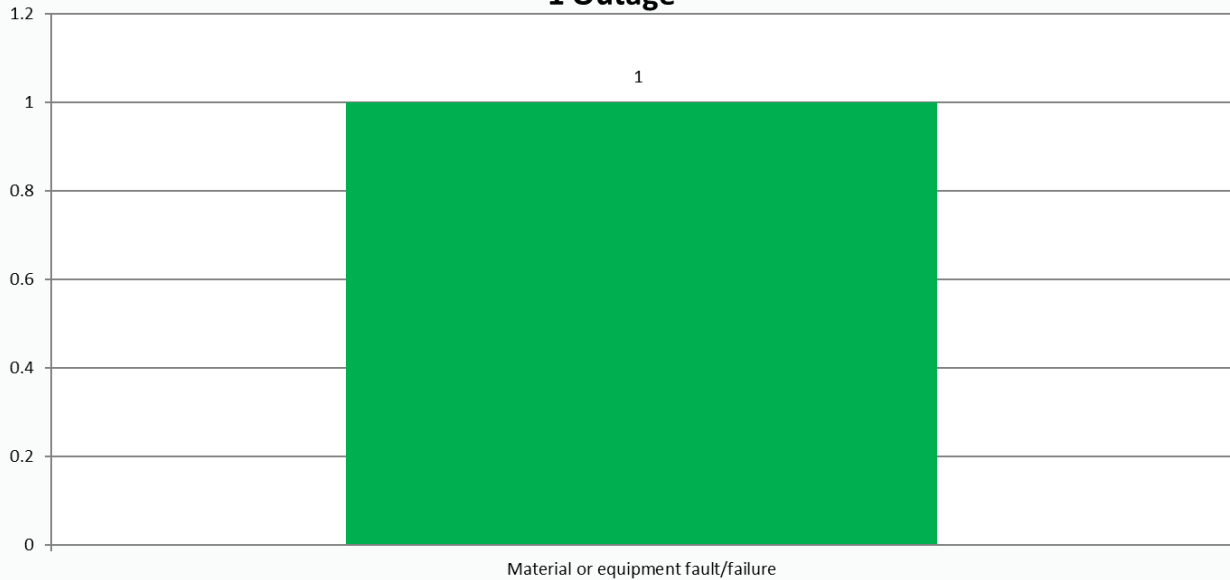

January 2026 Valdez Outages 5 Outages

Outage Class Color
Power Supplier - Red
Weather - Blue
Scheduled - Yellow
Other - Green

February 2026 Valdez Outages

1 Outage

Outage Class Color
Power Supplier - Red
Weather - Blue
Scheduled - Yellow
Other - Green

March 2026 Valdez Outages

3 Outage

Outage Class Color
Power Supplier - Red
Weather - Blue
Scheduled - Yellow
Other - Green

April 2026 Valdez Outages 4 Outages

Outage Class Color

Power Supplier - Red

Weather - Blue