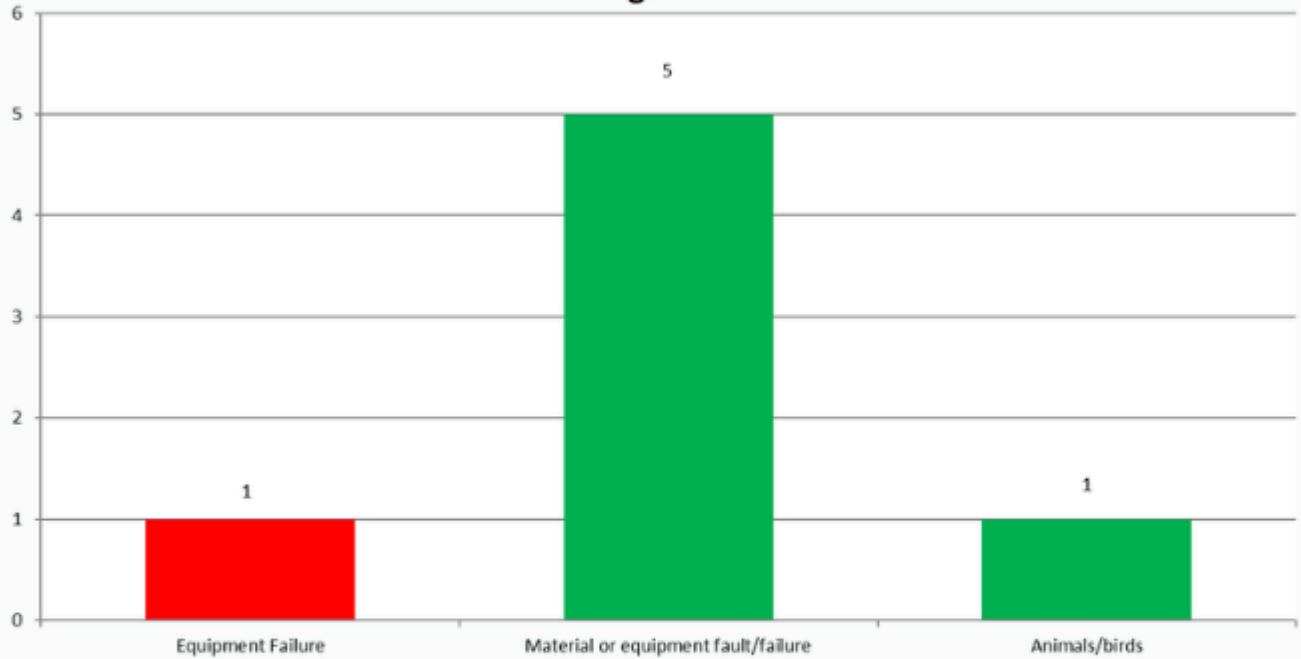

April 2026 Copper Basin Outages 7 Outages

Outage Class Color
Power Supplier - Red
Weather - Blue
Scheduled - Yellow
Other - Green