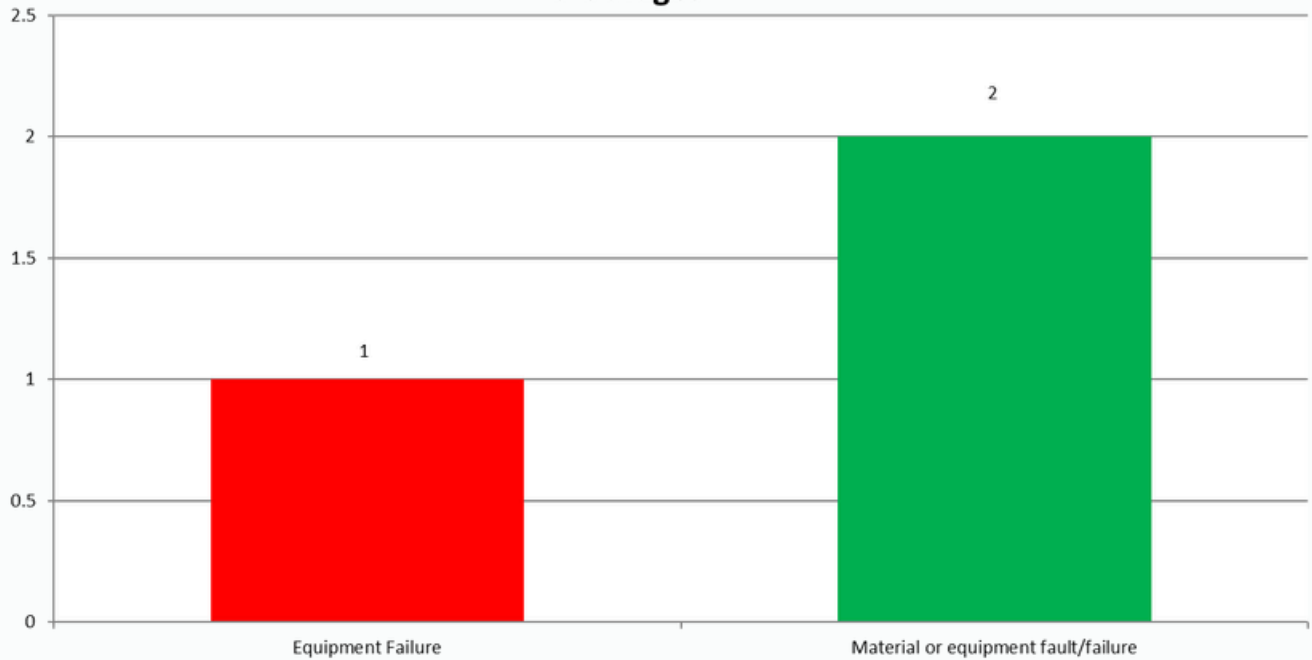

March 2026 Copper Basin Outages 3 Outages

Outage Class Color
Power Supplier - Red
Weather - Blue
Scheduled - Yellow
Other - Green