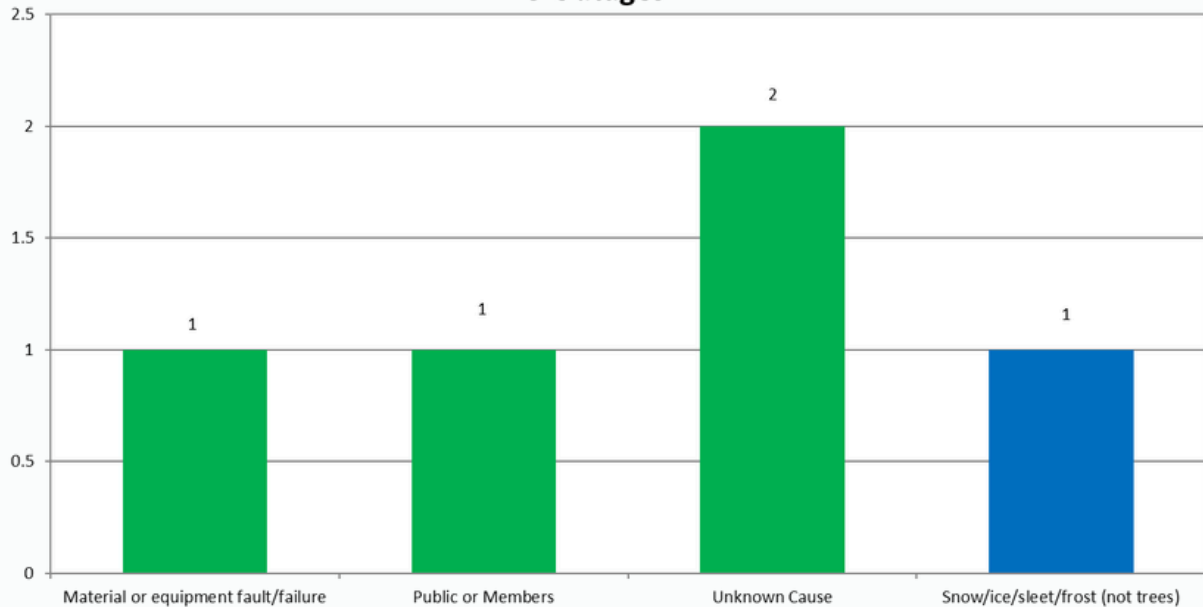

## January 2026 Copper Basin Outages 9 Outages

**Outage Class Color**  
Power Supplier - Red  
Weather - Blue  
Scheduled - Yellow  
Other - Green

## February 2026 Copper Basin Outages 5 Outages

**Outage Class Color**  
Power Supplier - Red  
Weather - Blue  
Scheduled - Yellow  
Other - Green