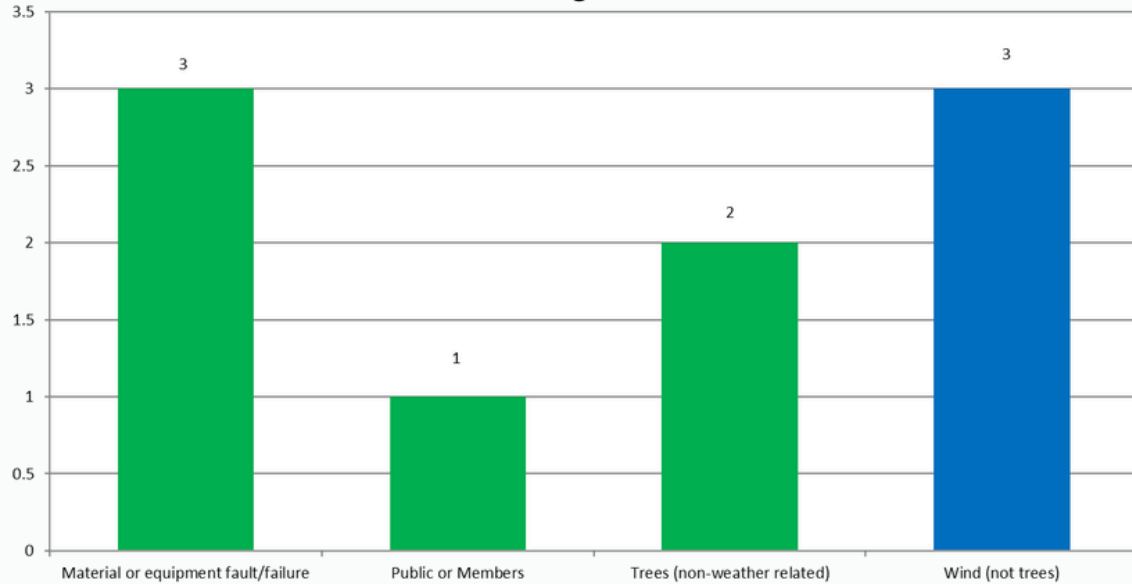

## January 2026 Copper Basin Outages 9 Outages

**Outage Class Color**  
Power Supplier - Red  
Weather - Blue  
Scheduled - Yellow  
Other - Green

## February 2026 Copper Basin Outages 5 Outages

**Outage Class Color**  
Power Supplier - Red  
Weather - Blue  
Scheduled - Yellow  
Other - Green