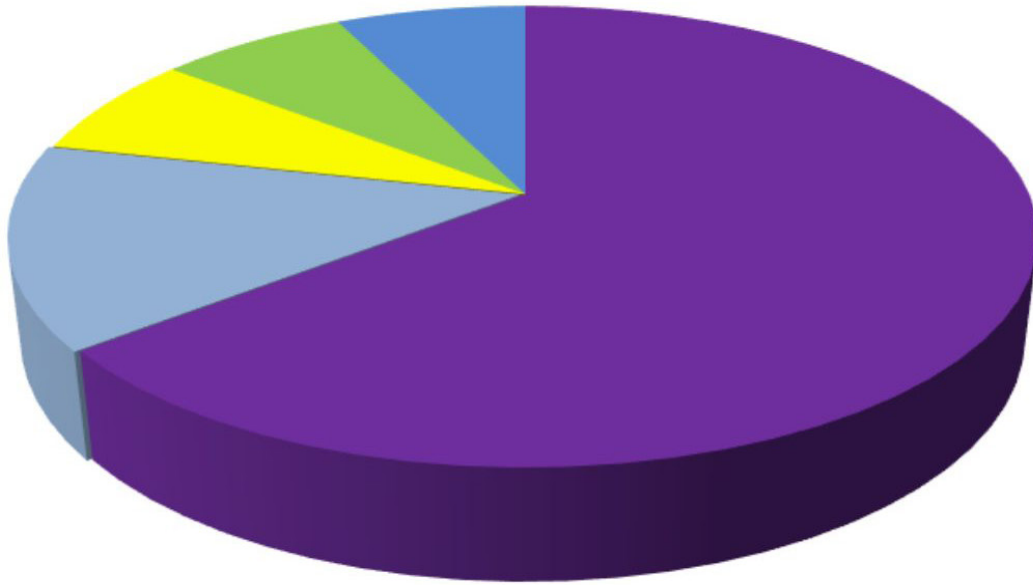

## December 2023 Valdez Outages 14 Outages

- Snow/ice/sleet/frost (not trees)
- Snow/ice/sleet/frost/trees in ROW
- Snow/ice/sleet/frost/trees outside ROW
- Operator error
- Unknown Cause