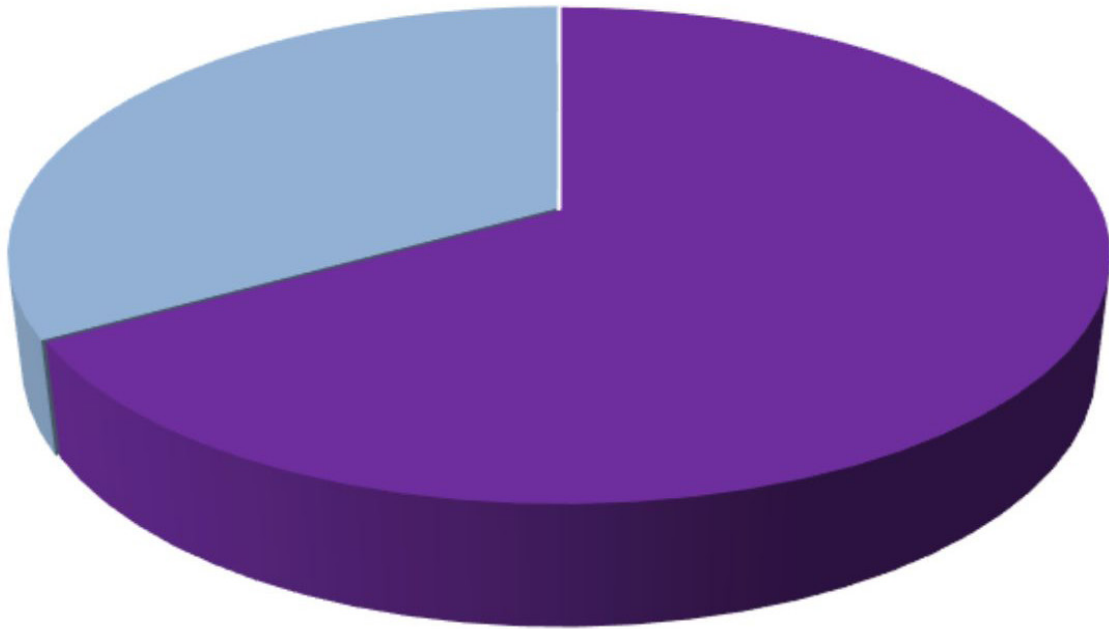

October 2023 Valdez Outages 3 Outages

■ Equipment failure   ■ Construction