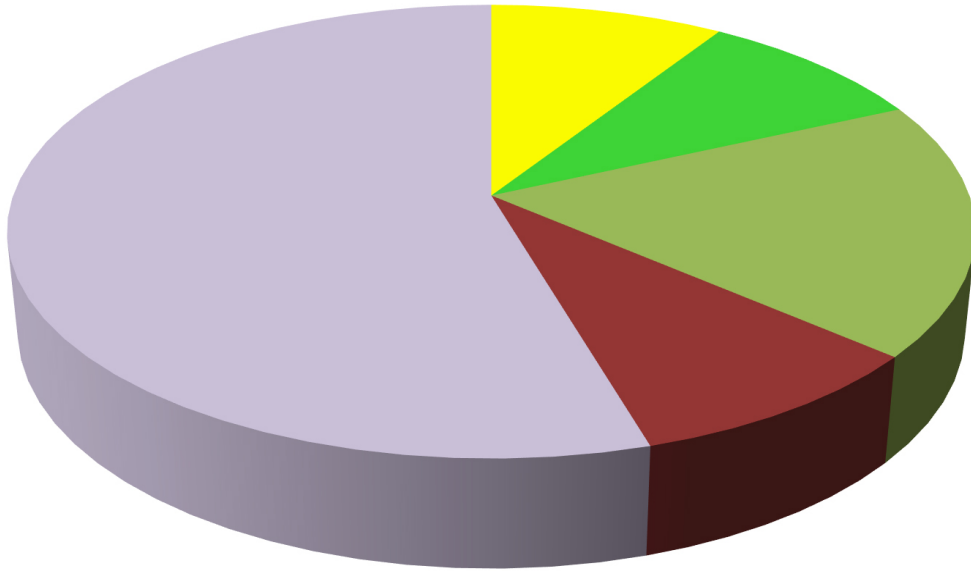

June 2022 Valdez Outages

11 Outages

■ Material or equipment fault/failure ■ Equipment failure ■ Animals/birds ■ Maintenance ■ Switching

There were no outages in the Valdez District during the month of May.