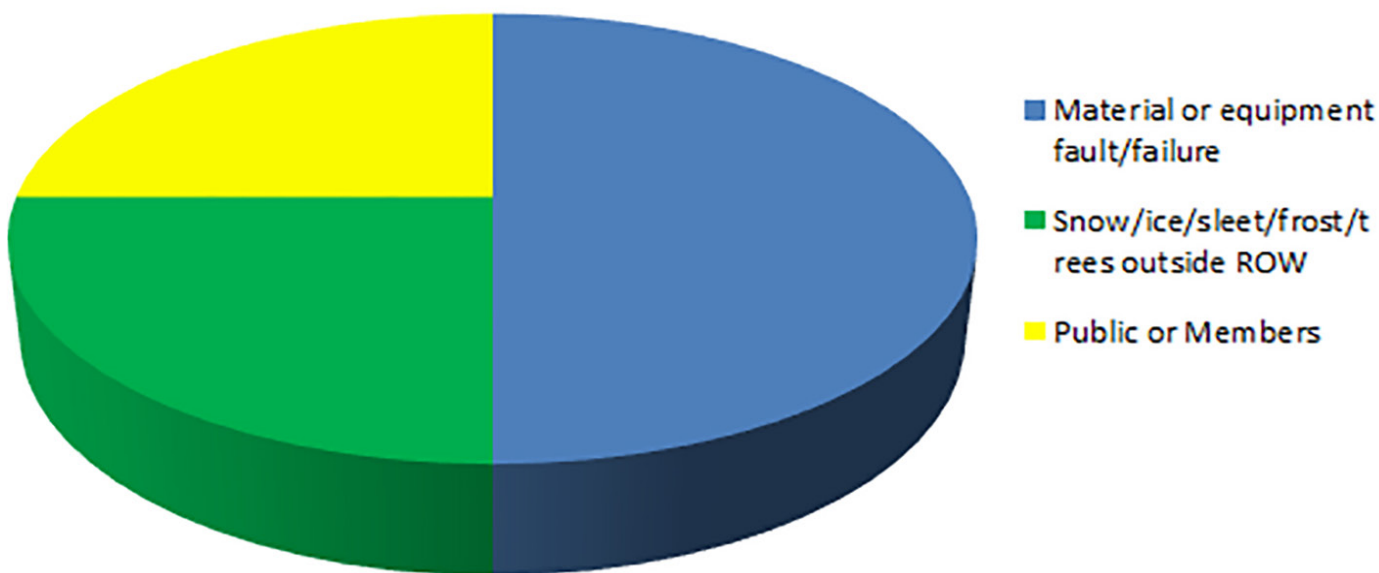

February 2022 Valdez Outages 4 Outages