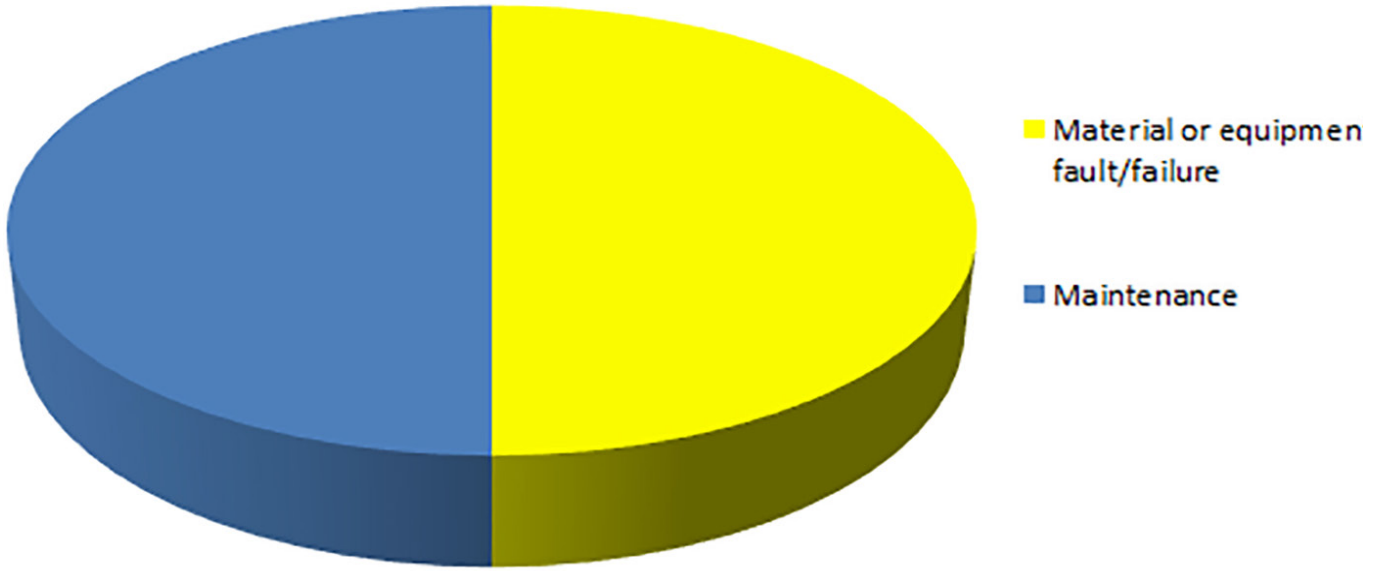

April 2022 Valdez Outages 2 Outages